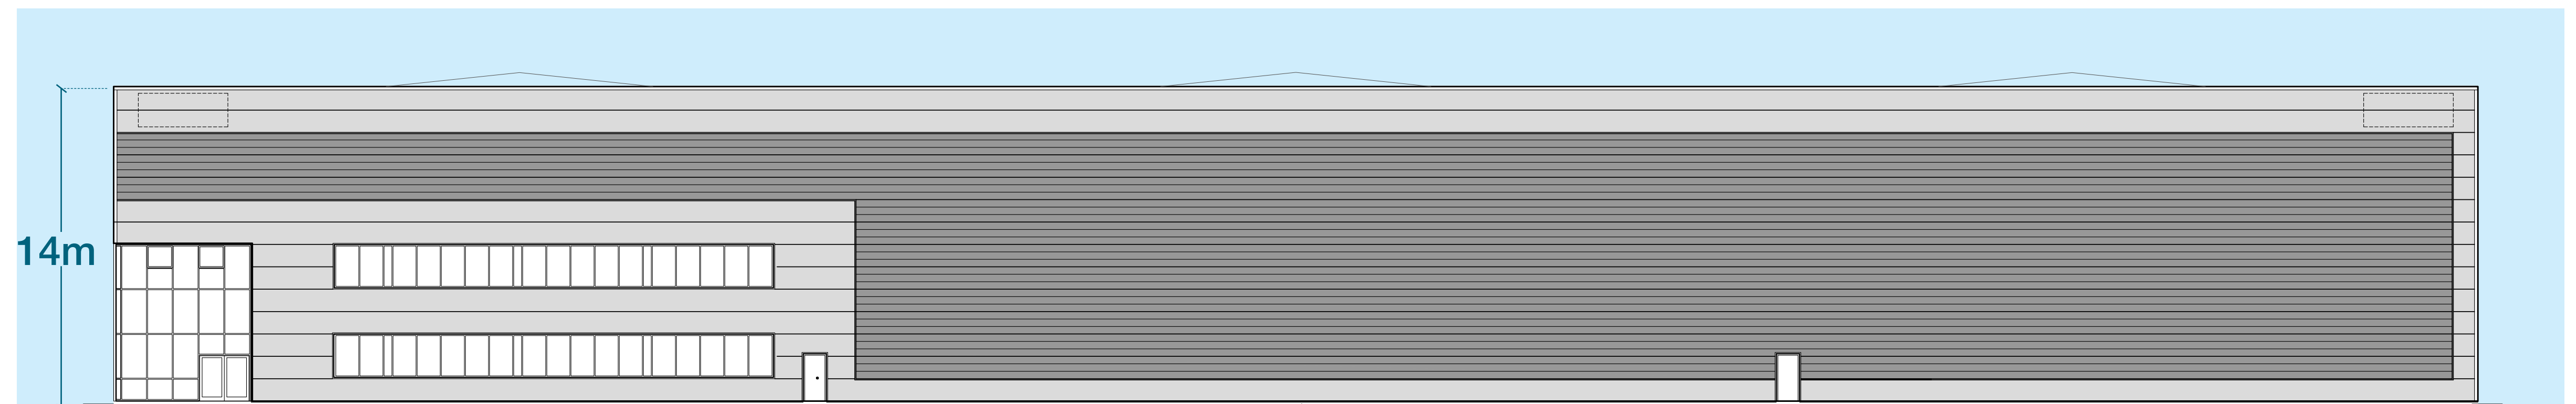

Site area of approx. 1.4 Hectares (3.4 acres)

OFFICES (FIRST FLOOR)

NOT TO SCALE – FOR IDENTIFICATION PURPOSES ONLY

CONTRAIL HOUSE

East Elevation

North Elevation

West Elevation

South Elevation