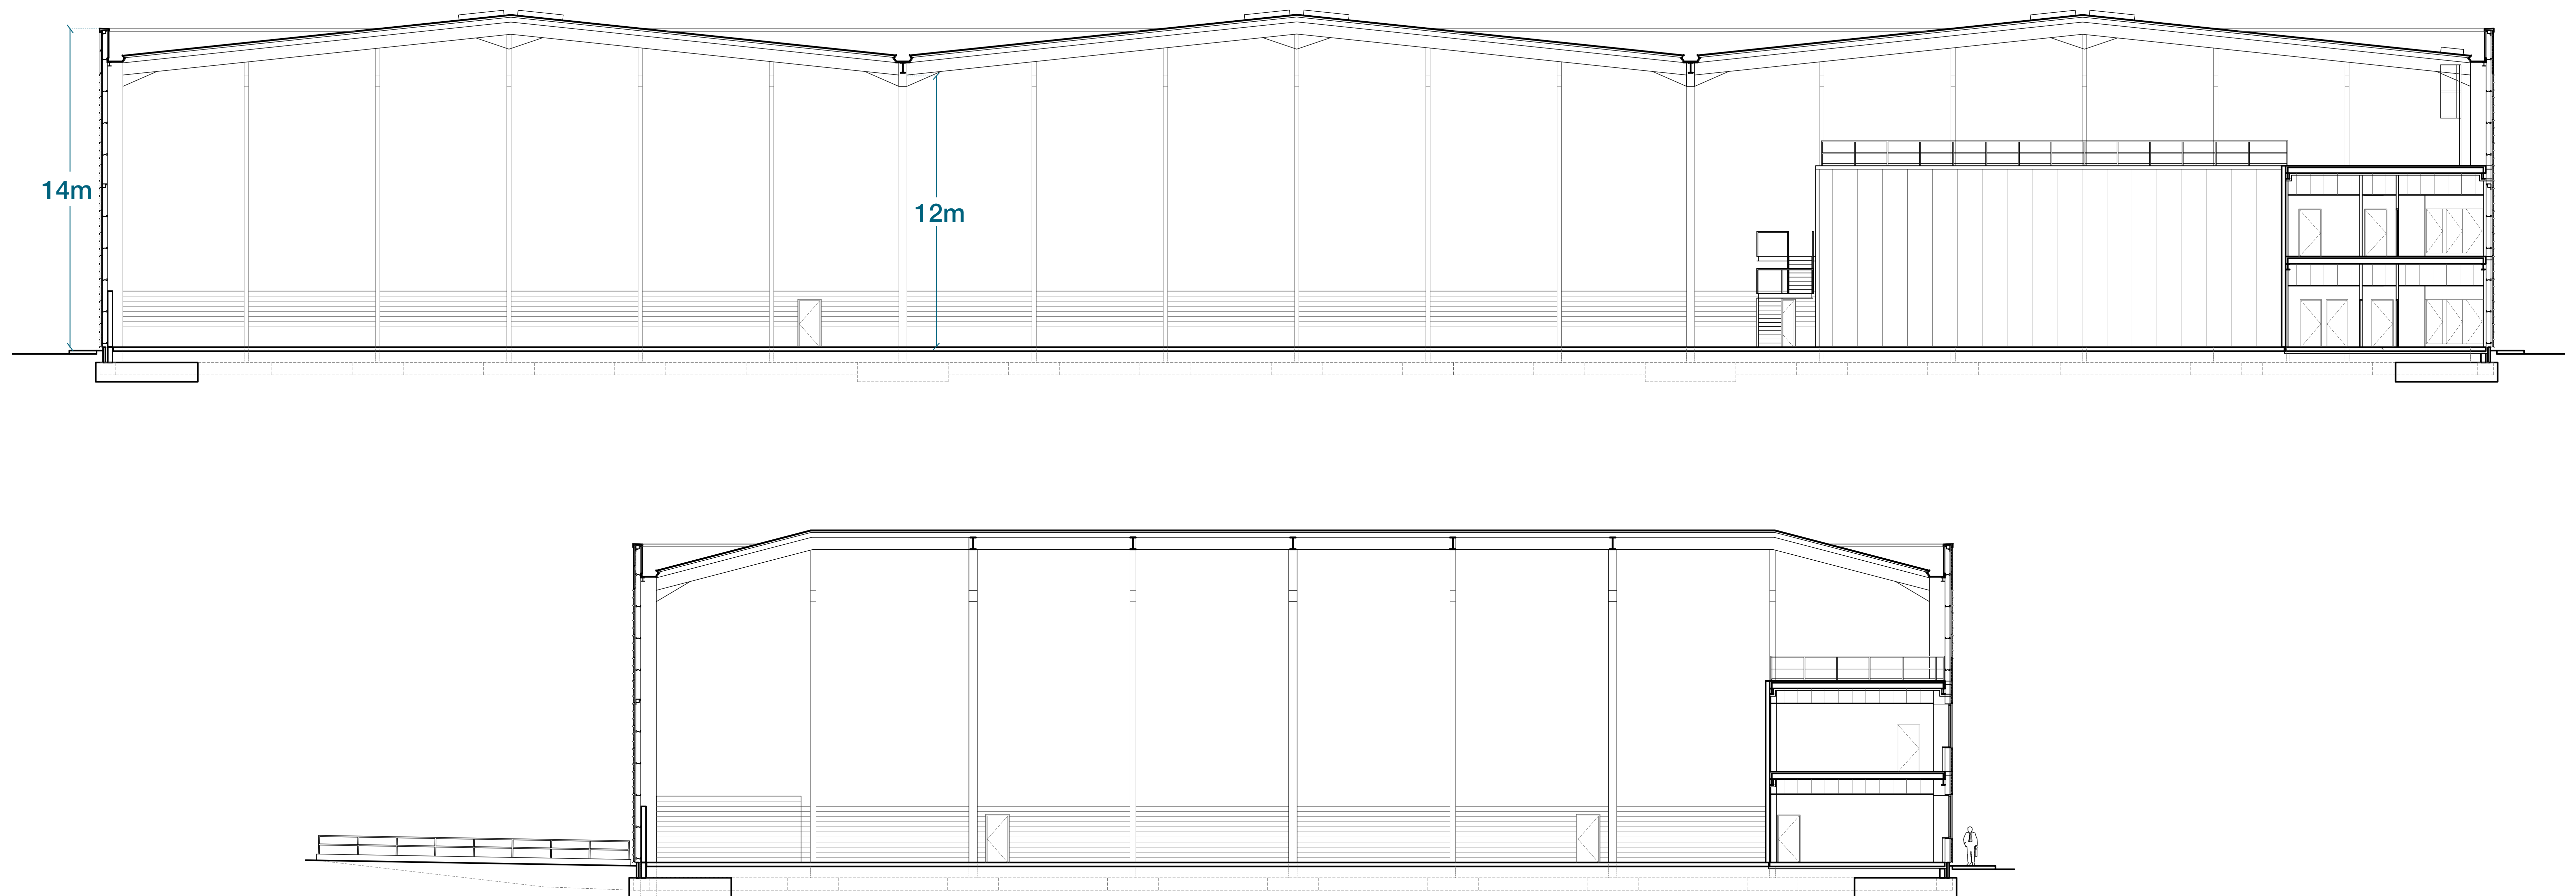

CONTRAIL HOUSE

NOT TO SCALE – FOR IDENTIFICATION PURPOSES ONLY

Dublin AirPort
Logistics Park
www.dublinairportlogisticspark.com

A development by

ROHAN
www.rohanholdings.ie