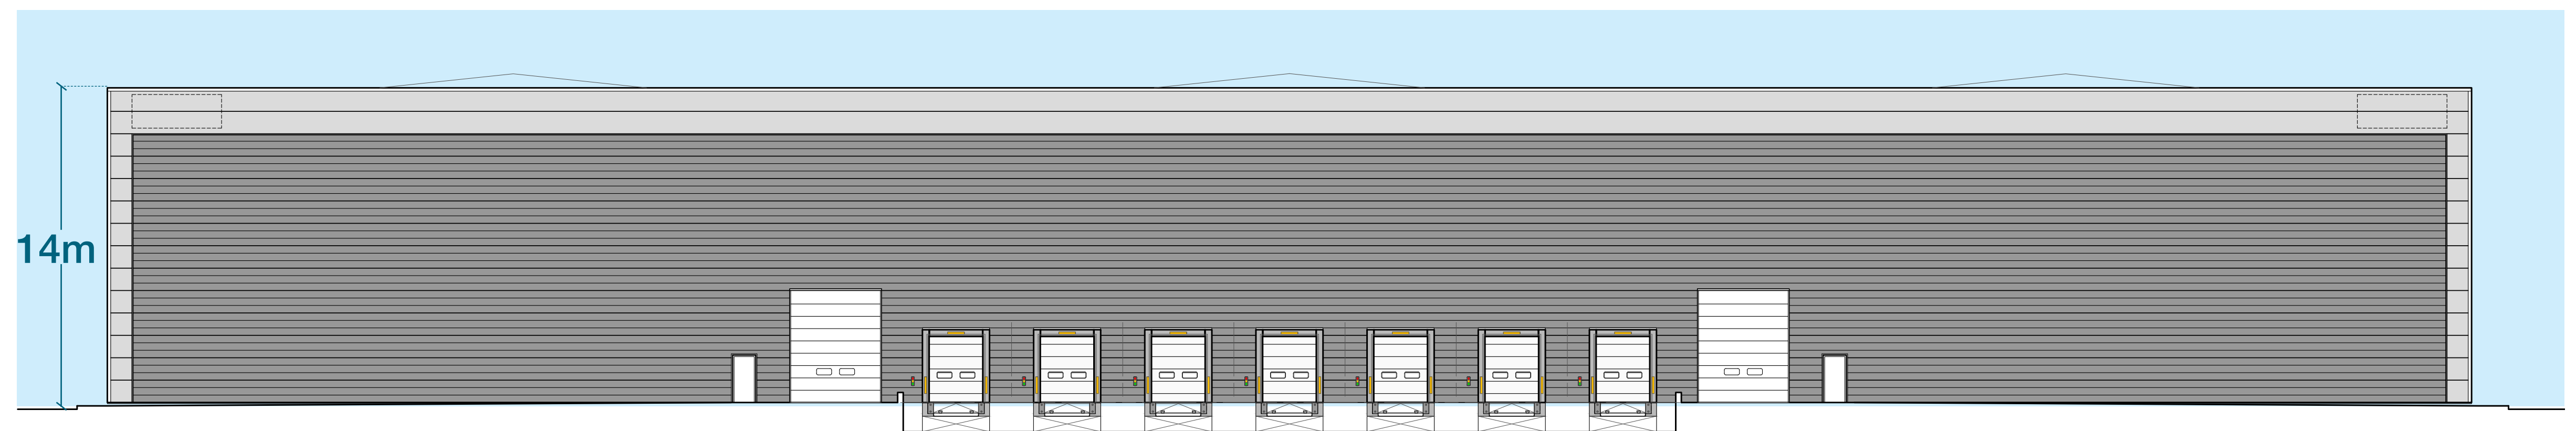

Site area of approx. 1.4 Hectares (3.4 acres)

OFFICES (FIRST FLOOR)

NOT TO SCALE – FOR IDENTIFICATION PURPOSES ONLY

CONTRAIL HOUSE

East Elevation

North Elevation

West Elevation

South Elevation