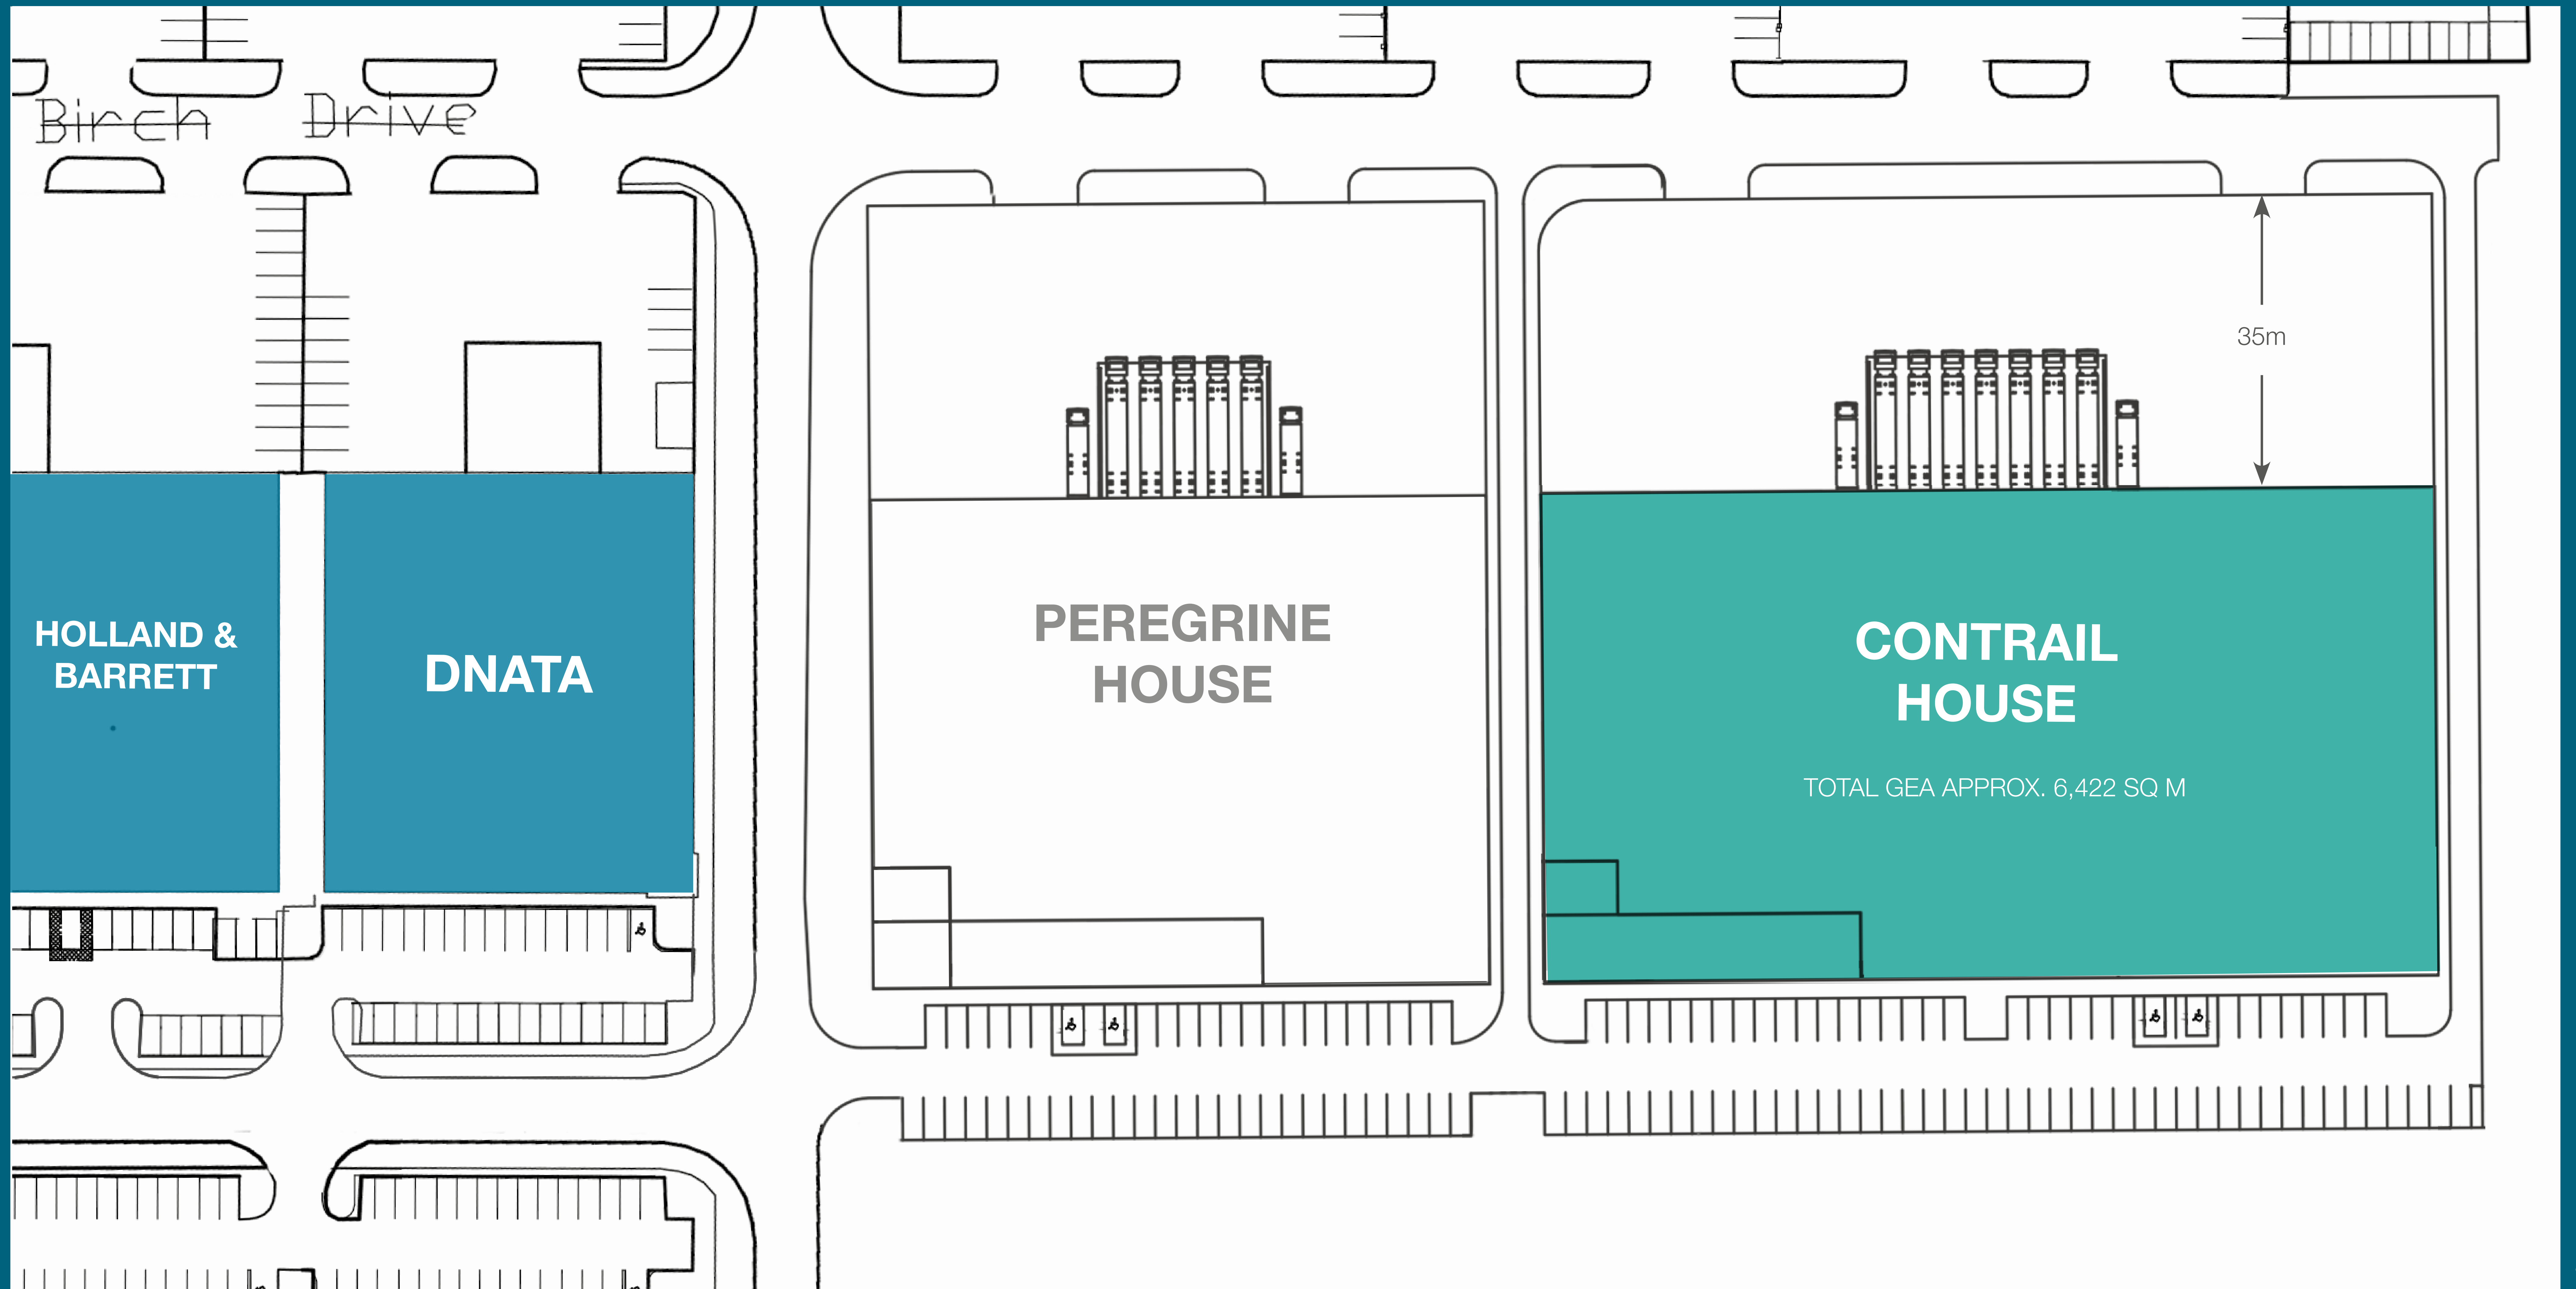

CONTRAIL HOUSE

NOT TO SCALE - FOR IDENTIFICATION PURPOSES ONLY

A development by

CONTRAIL HOUSE

WAREHOUSE

ACCOMMODATION

APPROXIMATE GROSS EXTERNAL FLOOR AREAS

Contrail House	Sq M	Sq Ft
Warehouse	5,875	63,232
Offices	547	5,888
Total	6,422	69,120

Site area of approx. 1.4 Hectares (3.4 acres)

OFFICES (FIRST FLOOR)

NOT TO SCALE – FOR IDENTIFICATION PURPOSES ONLY

CONTRAIL HOUSE

East Elevation

North Elevation

West Elevation

South Elevation