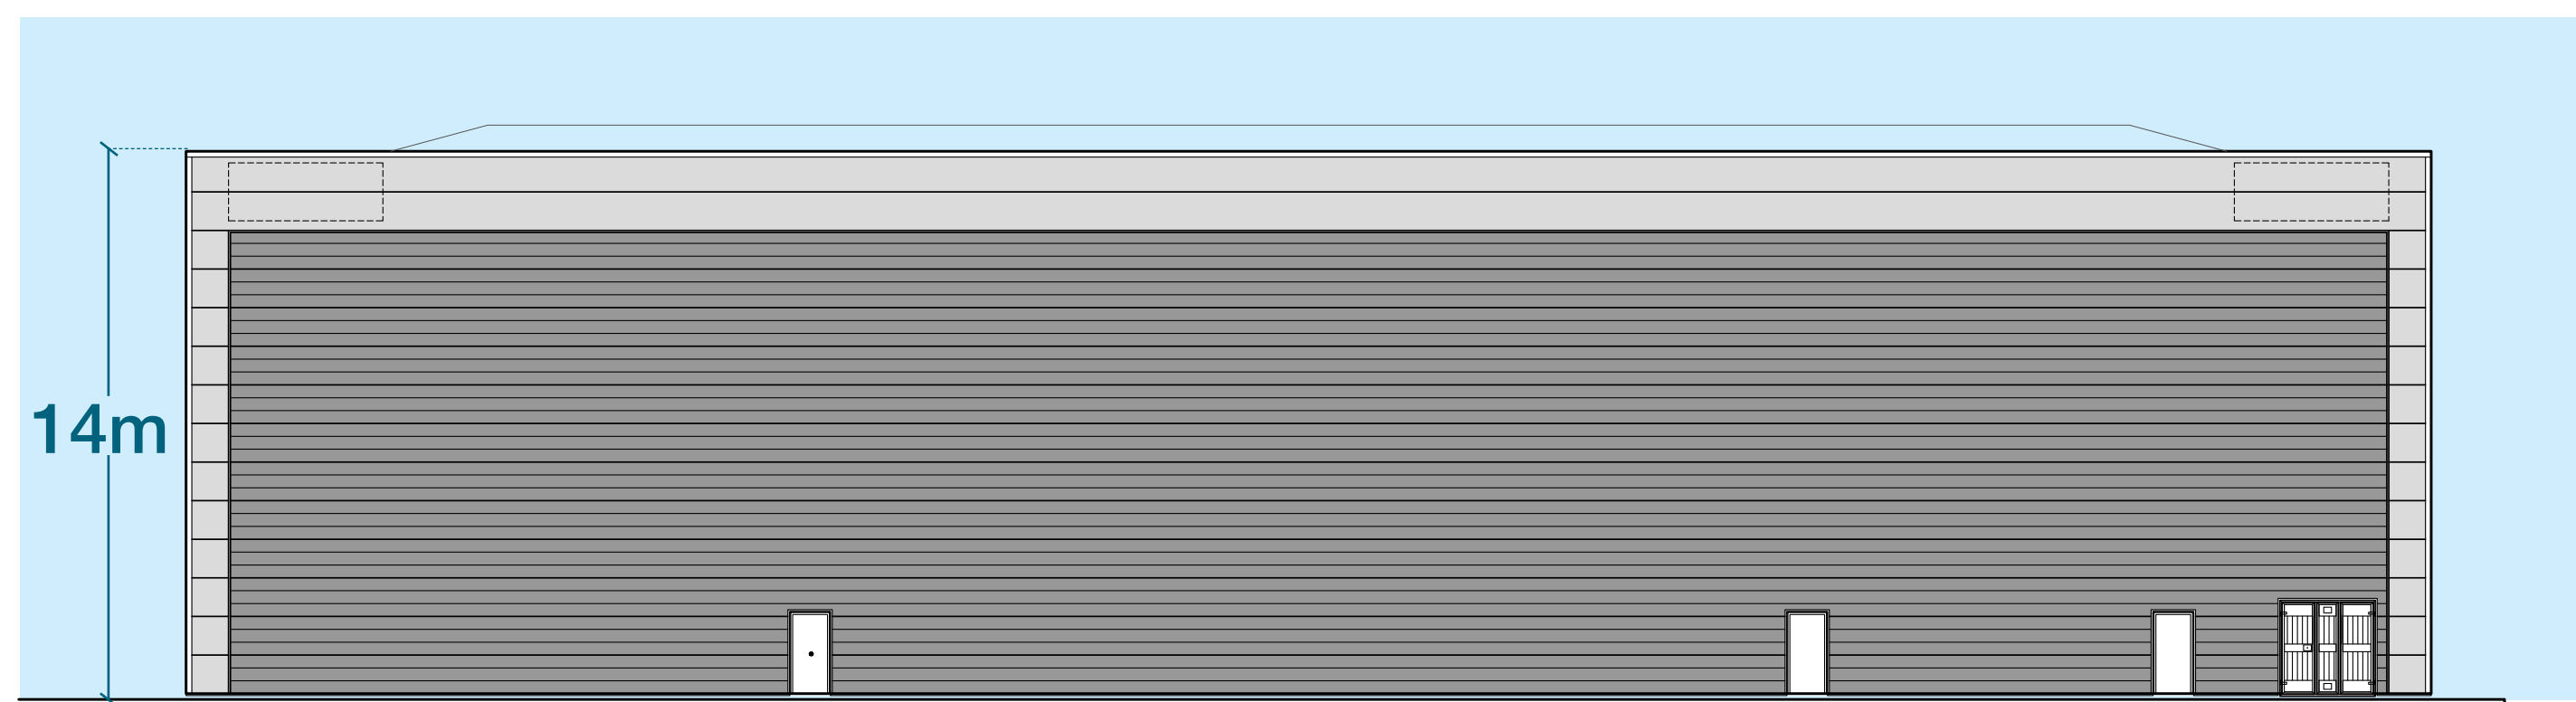

CONTRAIL HOUSE

NOT TO SCALE - FOR IDENTIFICATION PURPOSES ONLY

A development by

CONTRAIL HOUSE

WAREHOUSE

ACCOMMODATION

APPROXIMATE GROSS EXTERNAL FLOOR AREAS

Contrail House	Sq M	Sq Ft
Warehouse	5,875	63,232
Offices	547	5,888
Total	6,422	69,120

Site area of approx. 1.4 Hectares (3.4 acres)

OFFICES (FIRST FLOOR)

NOT TO SCALE – FOR IDENTIFICATION PURPOSES ONLY

CONTRAIL HOUSE

East Elevation

North Elevation

West Elevation

South Elevation