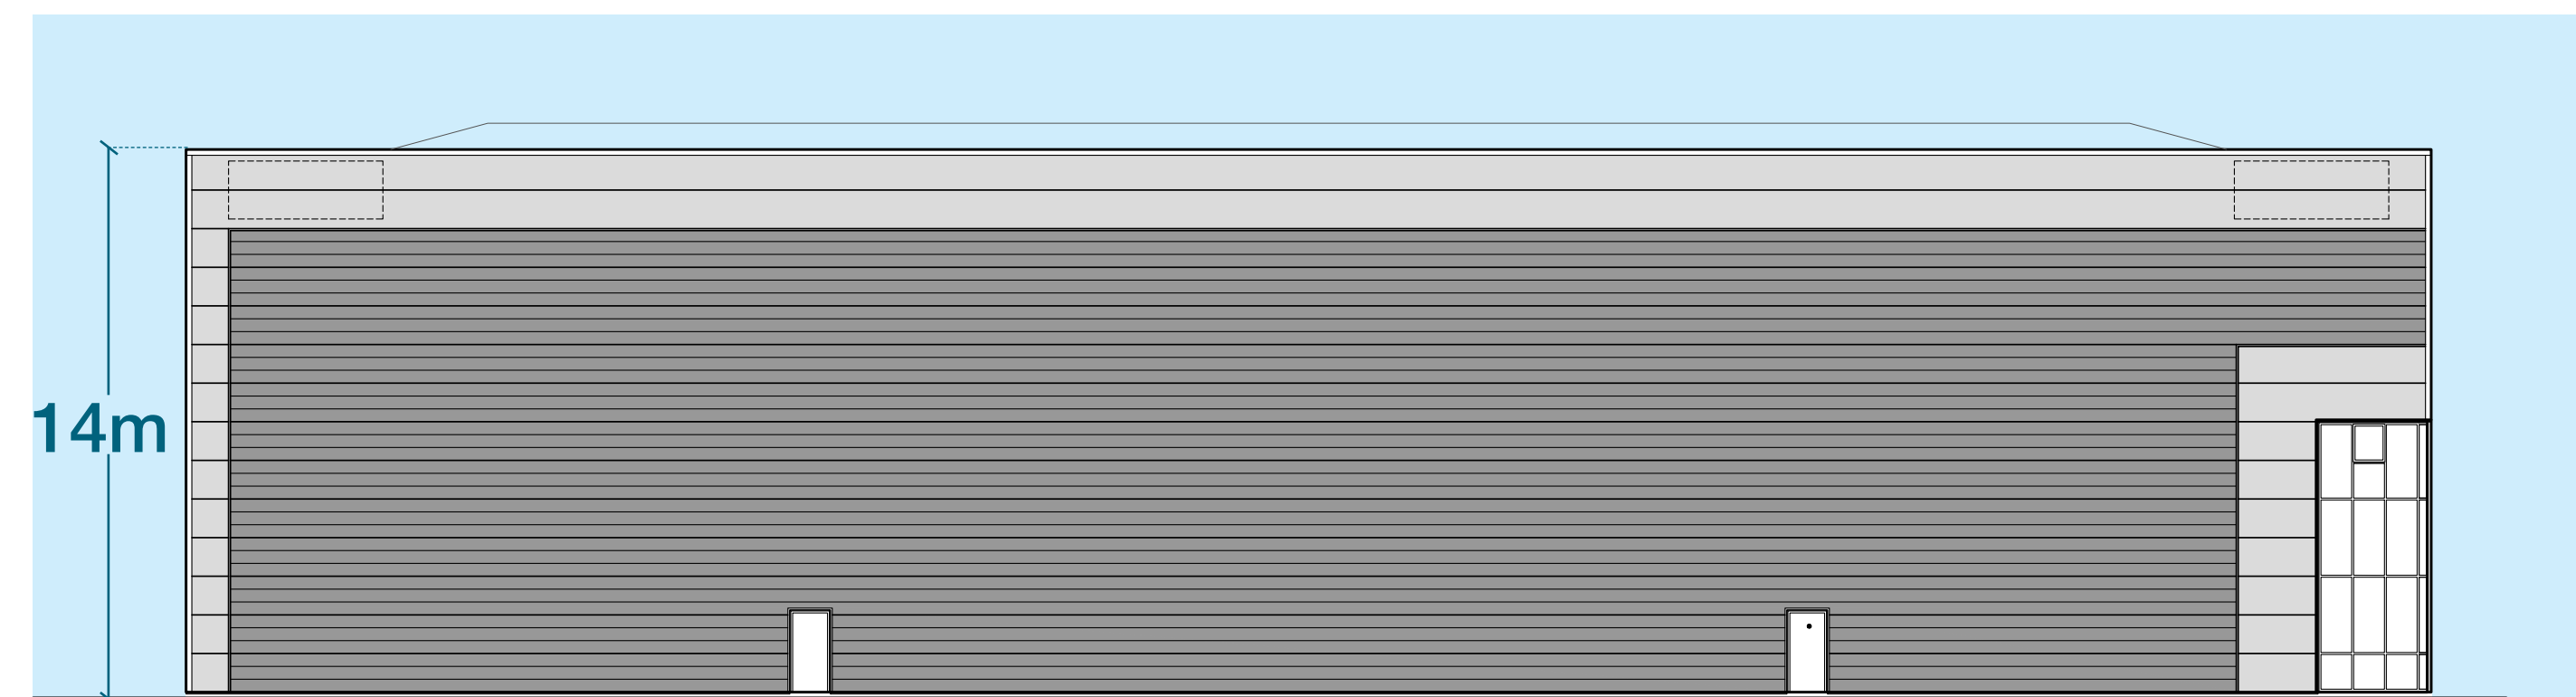

Site area of approx. 1.4 Hectares (3.4 acres)

OFFICES (FIRST FLOOR)

NOT TO SCALE – FOR IDENTIFICATION PURPOSES ONLY

CONTRAIL HOUSE

East Elevation

North Elevation

West Elevation

South Elevation