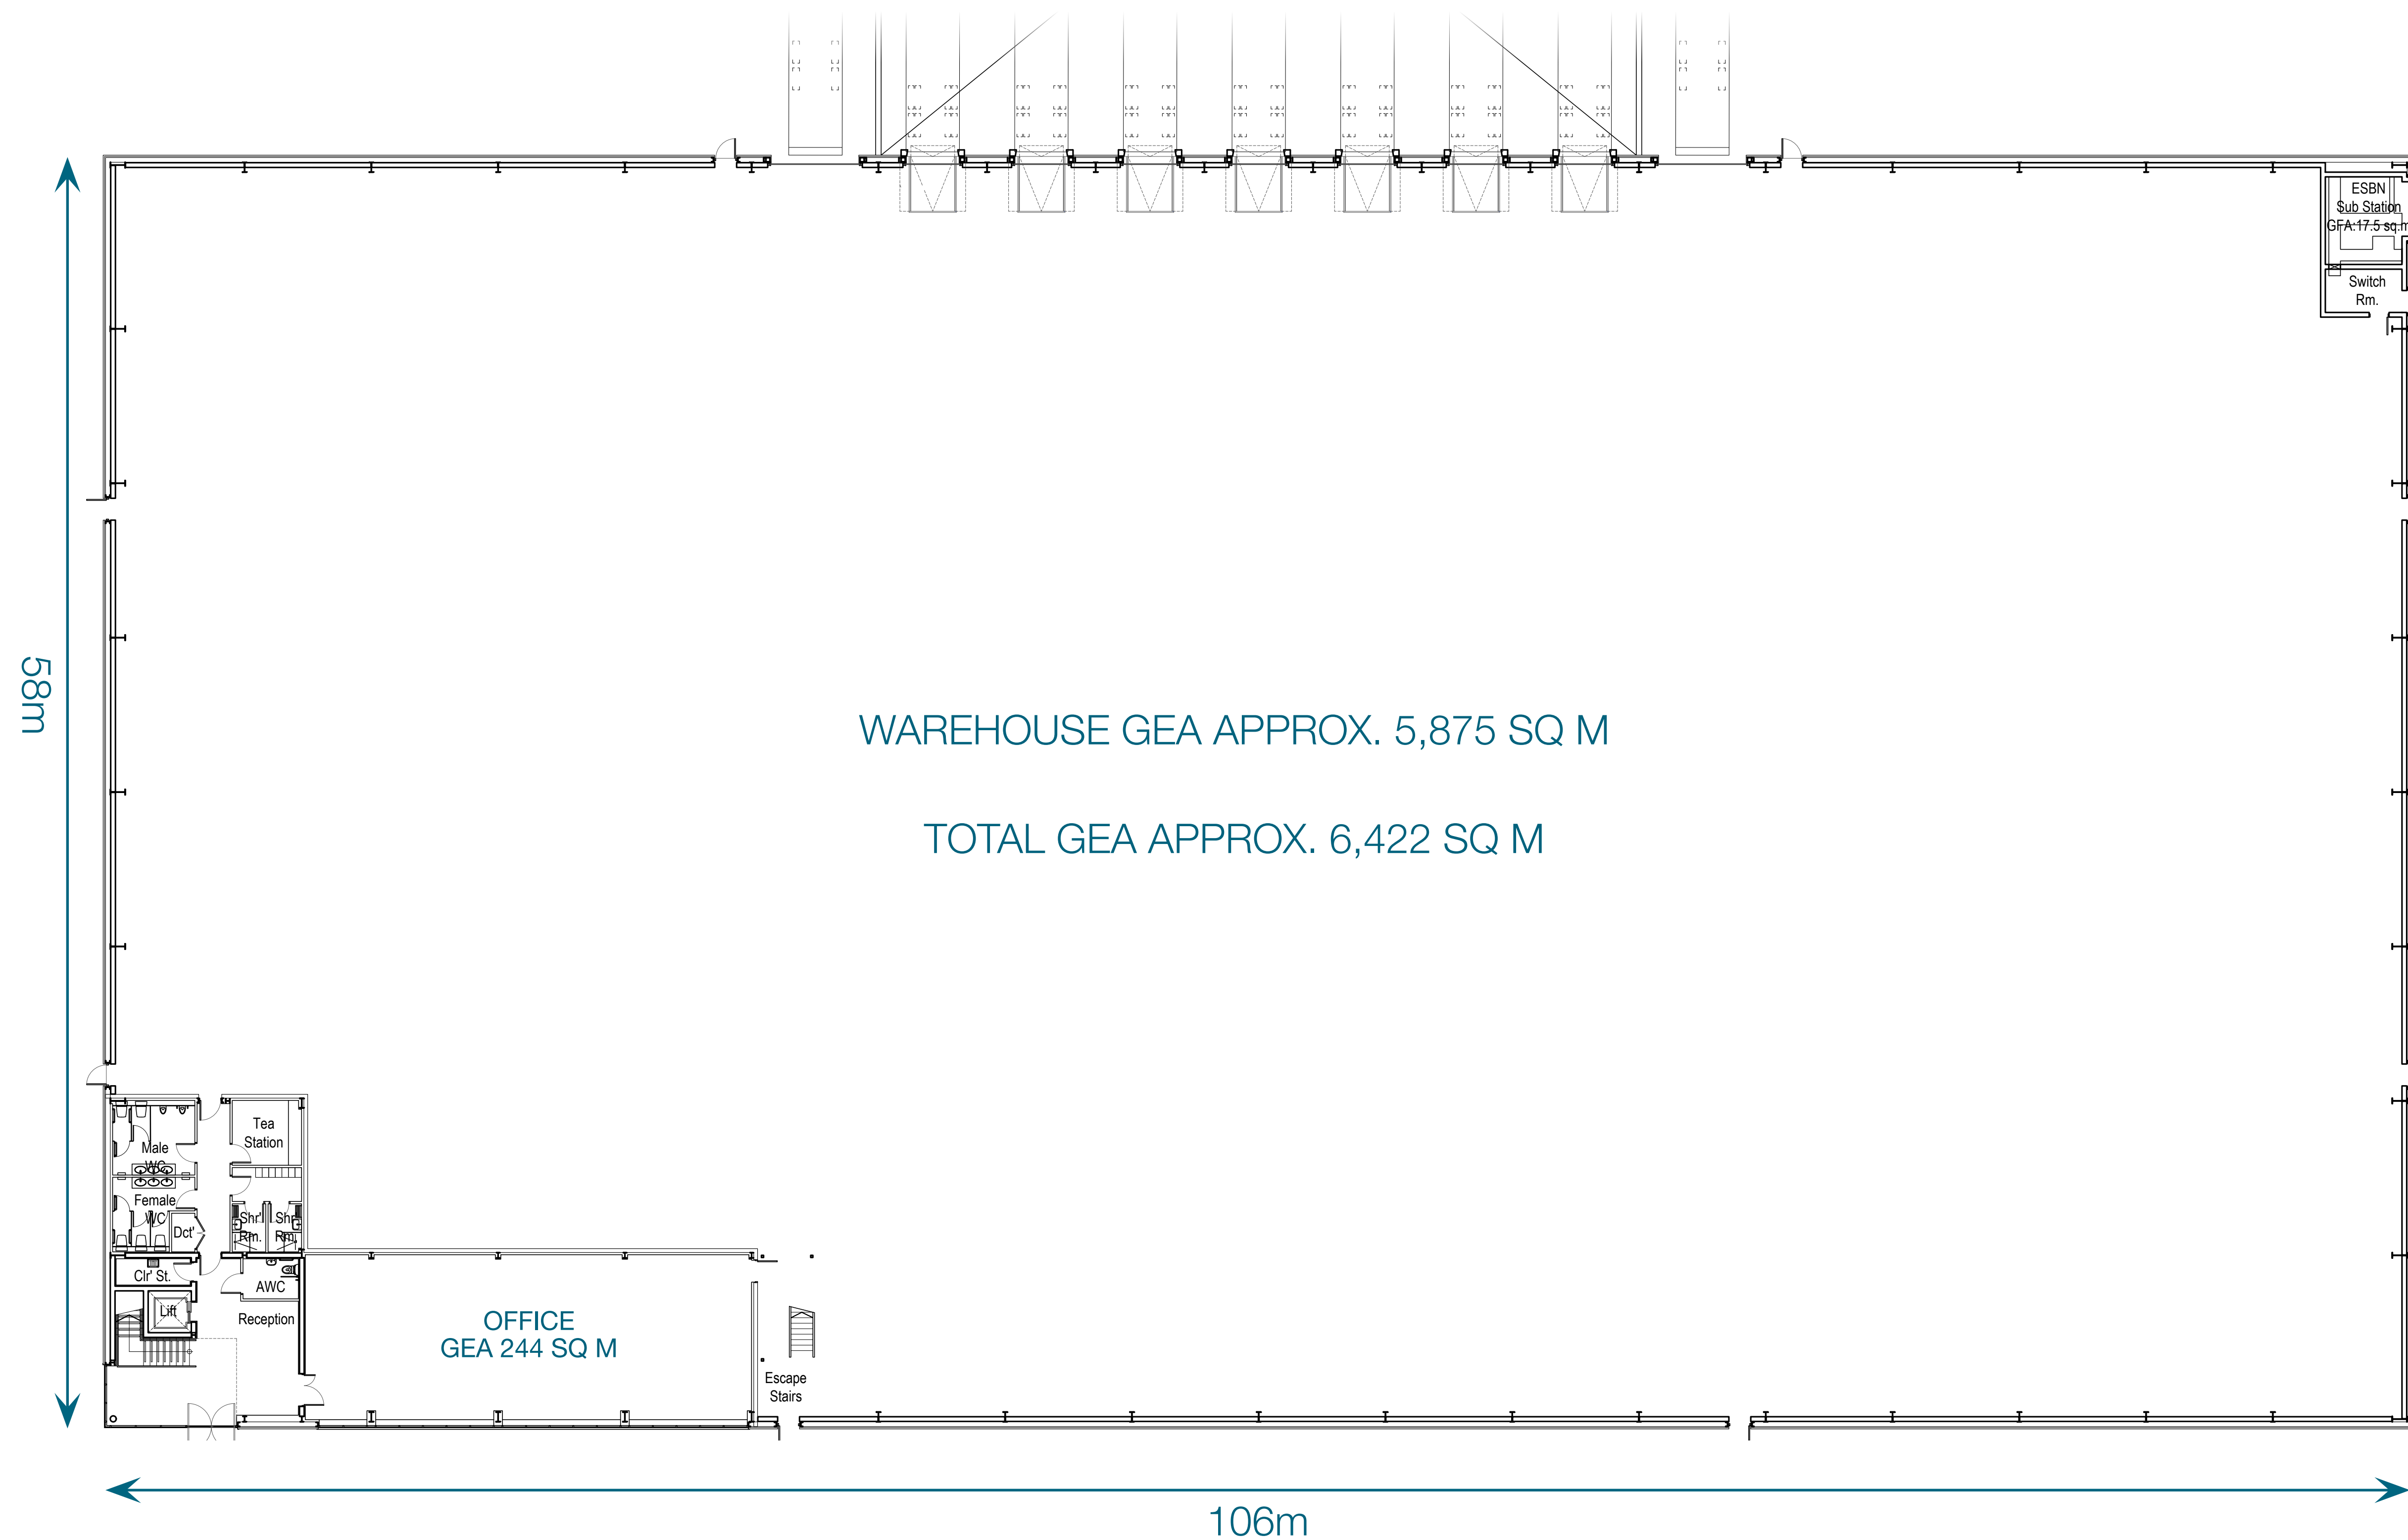

CONTRAIL HOUSE

NOT TO SCALE - FOR IDENTIFICATION PURPOSES ONLY

A development by

CONTRAIL HOUSE

WAREHOUSE

ACCOMMODATION

APPROXIMATE GROSS EXTERNAL FLOOR AREAS

Contrail House	Sq M	Sq Ft
Warehouse	5,875	63,232
Offices	547	5,888
Total	6,422	69,120

Site area of approx. 1.4 Hectares (3.4 acres)

OFFICES (FIRST FLOOR)

NOT TO SCALE – FOR IDENTIFICATION PURPOSES ONLY

CONTRAIL HOUSE

East Elevation

North Elevation

West Elevation

South Elevation