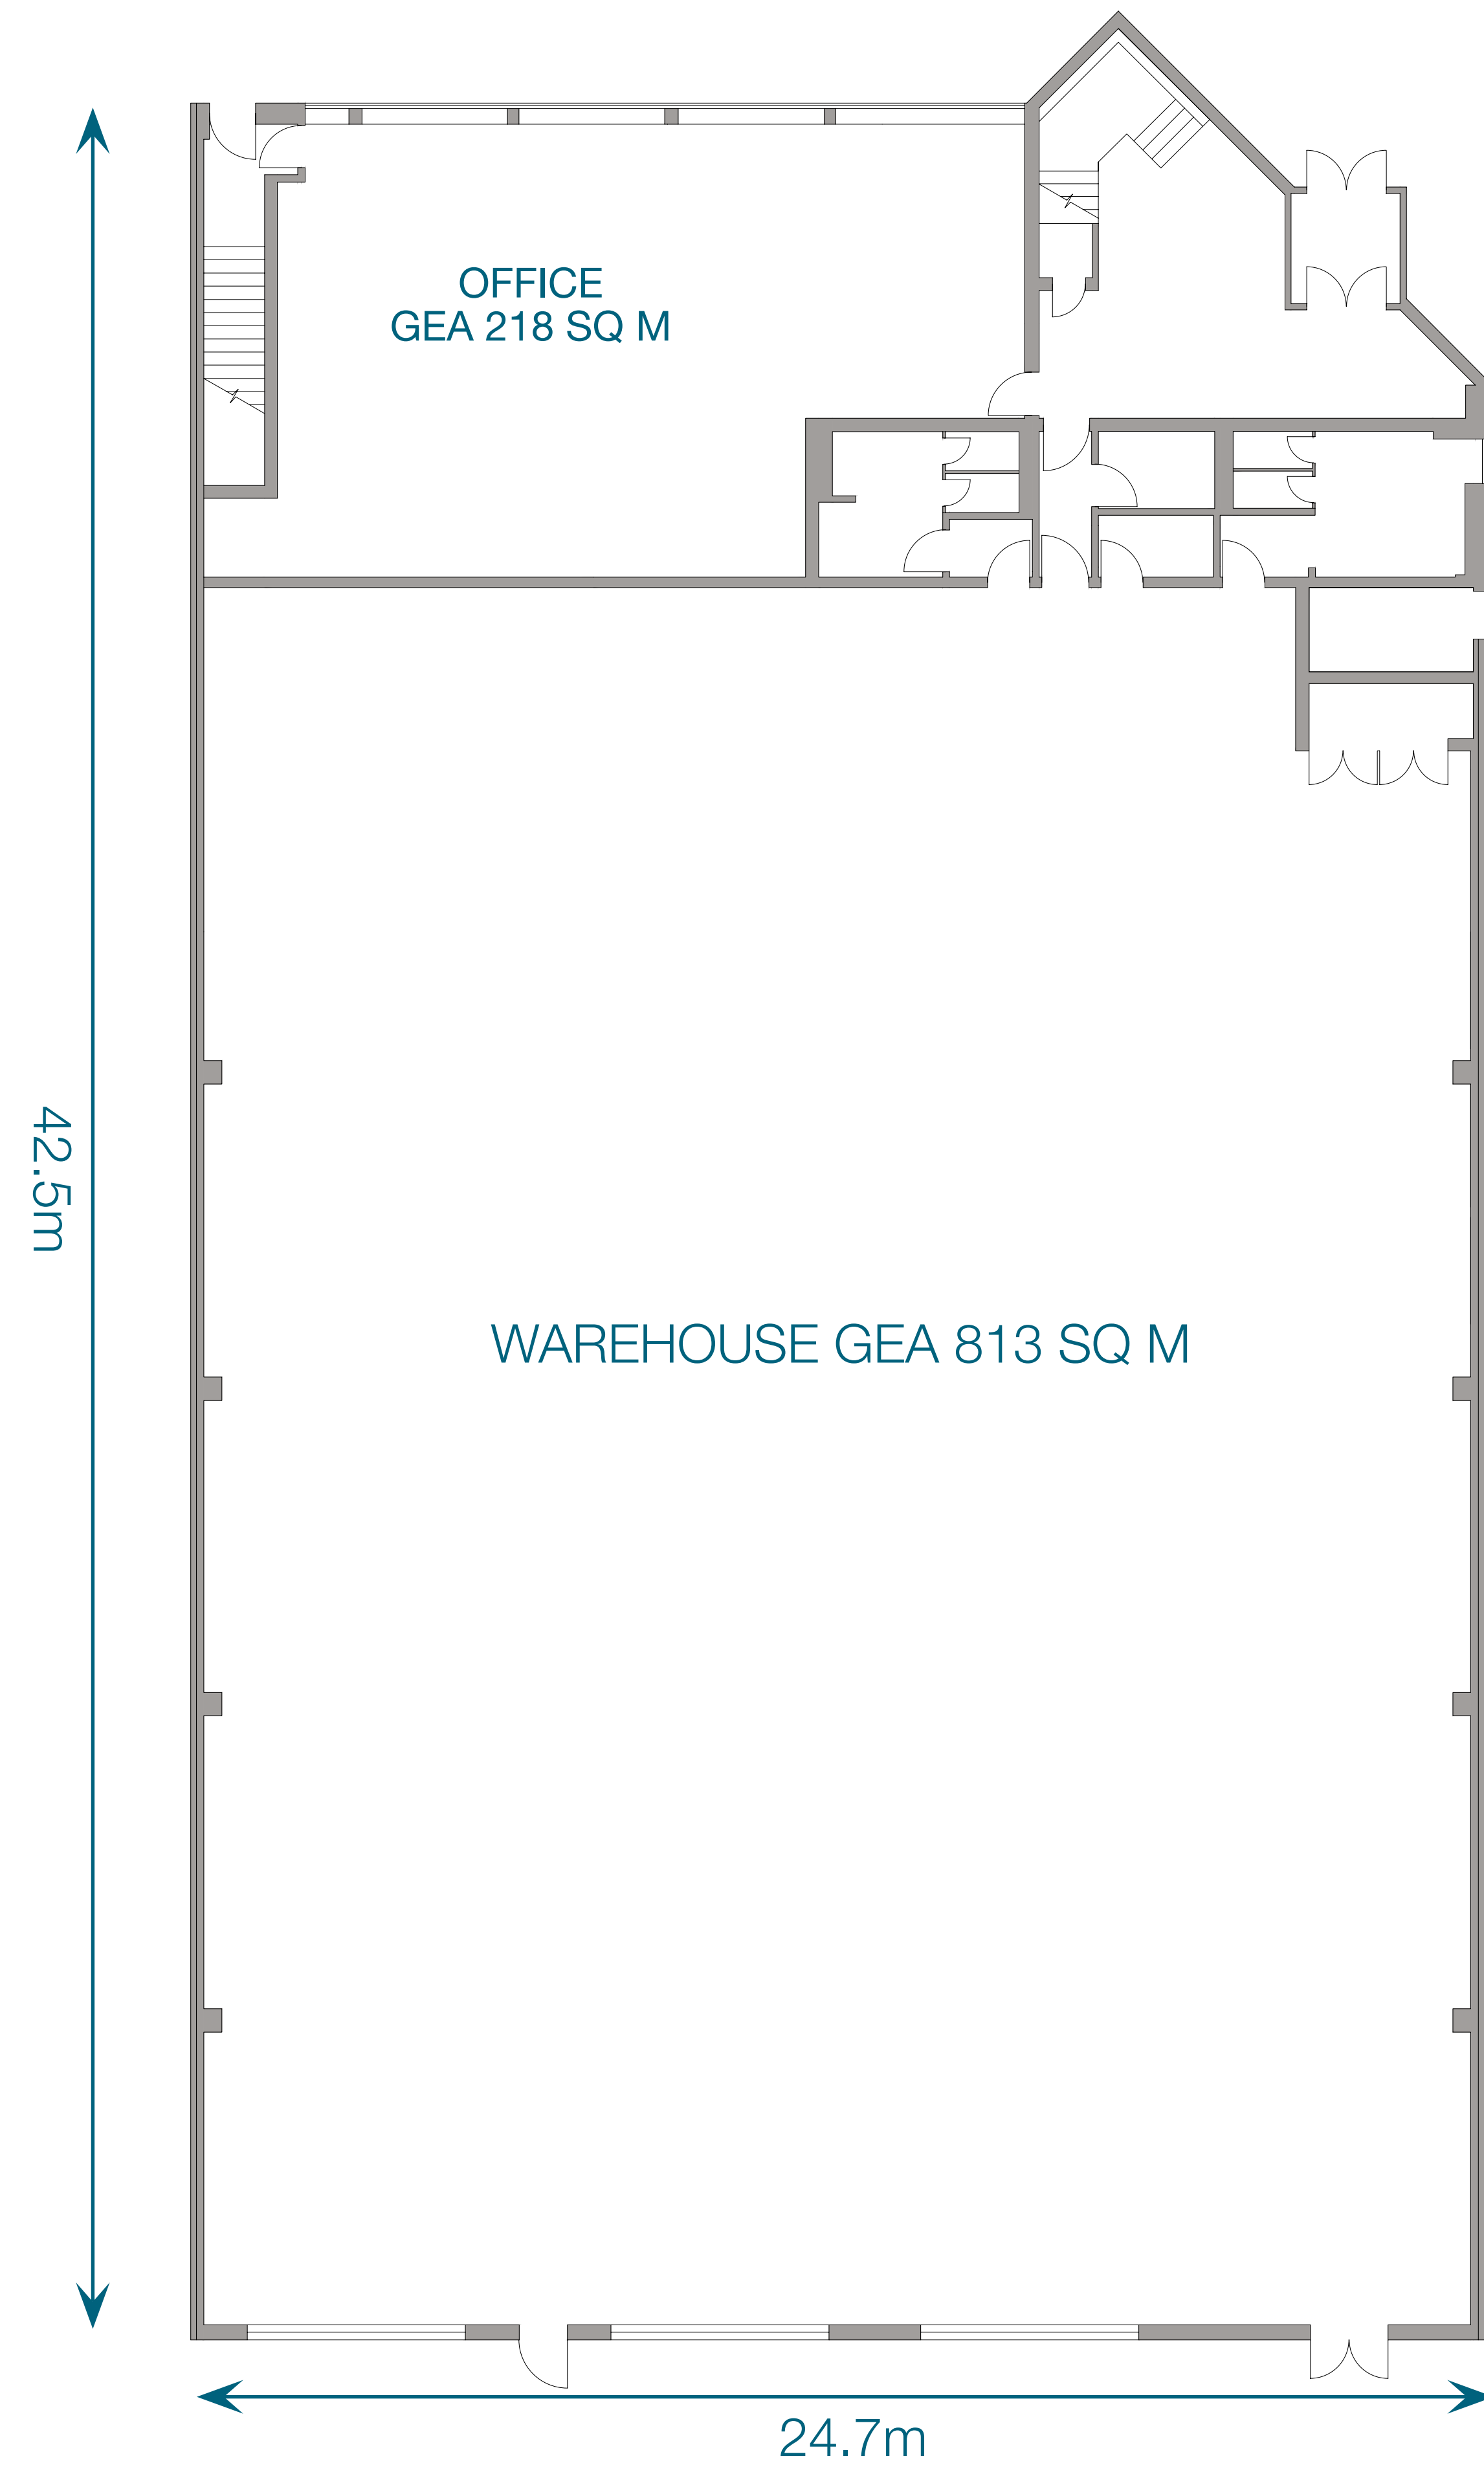

UNIT 53 AIRWAYS

WAREHOUSE - GROUND FLOOR

ACCOMMODATION

APPROXIMATE GROSS EXTERNAL FLOOR AREAS

Unit 53	Sq M	Sq Ft
Warehouse	813	8,750
Offices	436	4,690
Total	1,249	13,440

OFFICES - FIRST FLOOR

NOT TO SCALE - FOR IDENTIFICATION PURPOSES ONLY