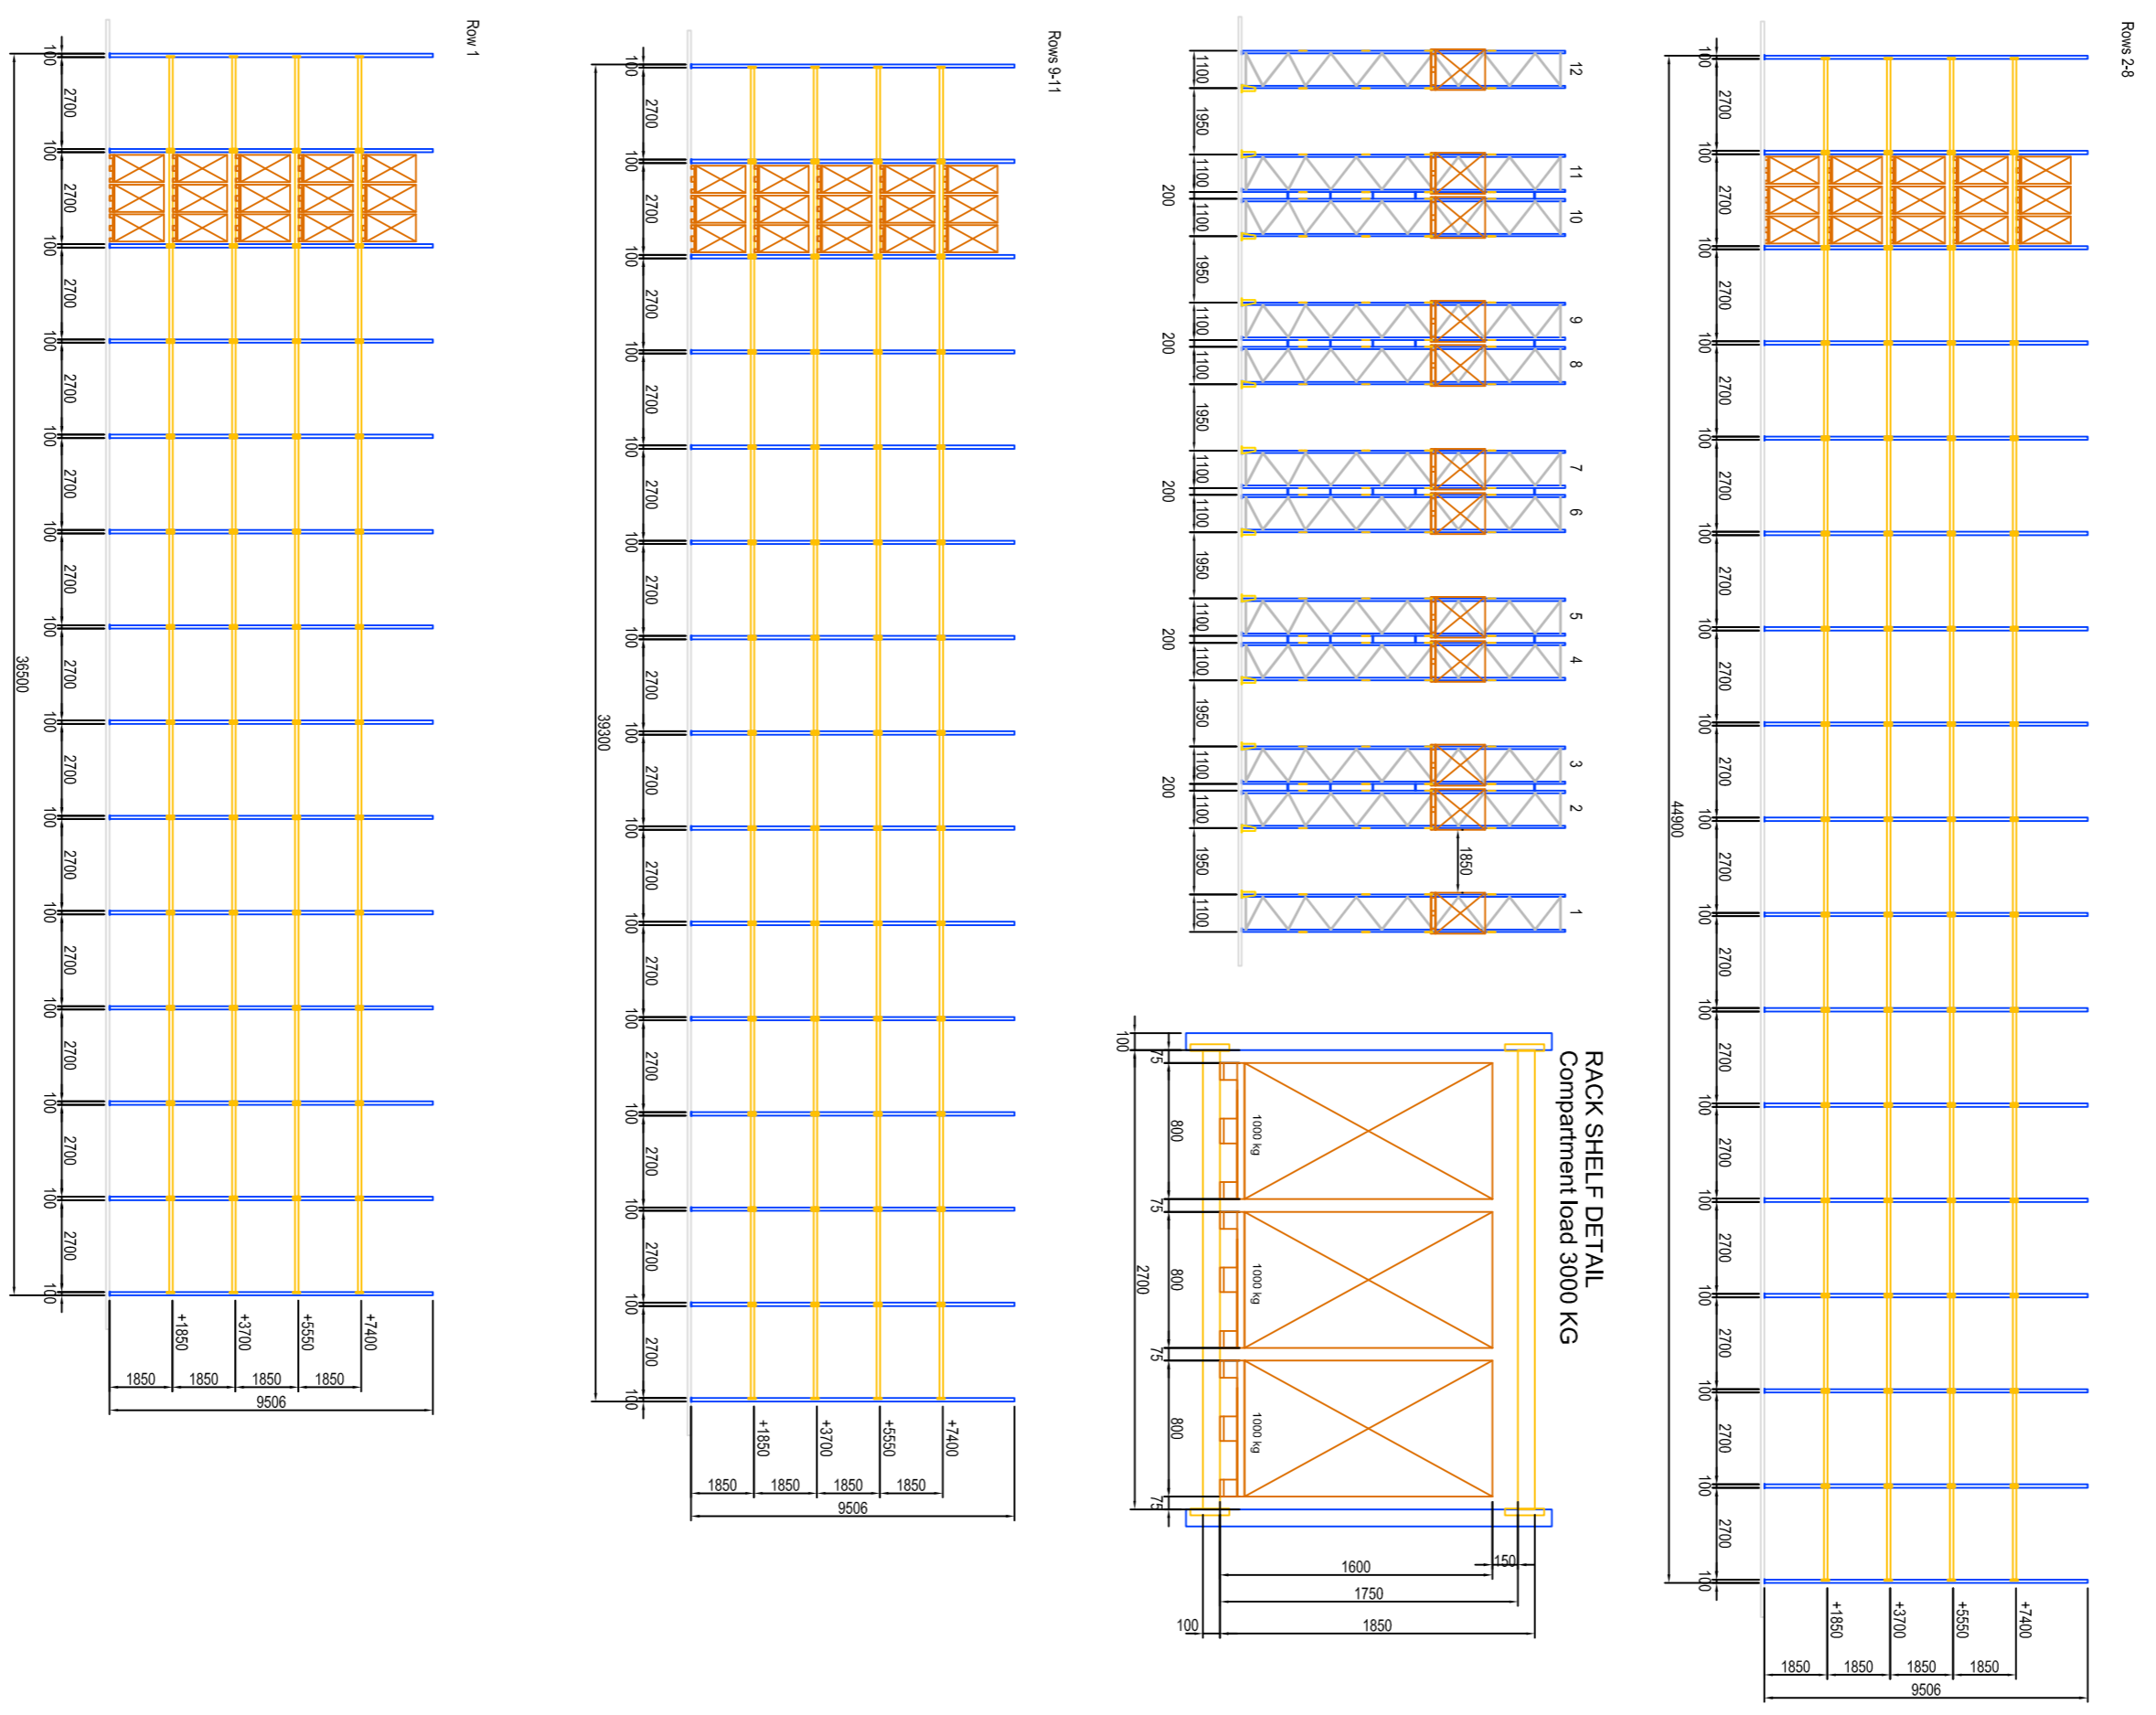

VNA Layout 2,505 Pallet Positions

Wide Aisle Layout 2,055 Pallet Positions

North City Business Park		Issue:
Rev 1		
Rohan Holdings		Scale:
Unit A7A / A7B		CAD
DUNGENIRICH		
Vertriebs-Discounter AG & Co. KG		
Am Scheidegg 35, 52077 Hertenberg		
State:	Revision:	Date:
Name:	Obj.:	From:
795145A		