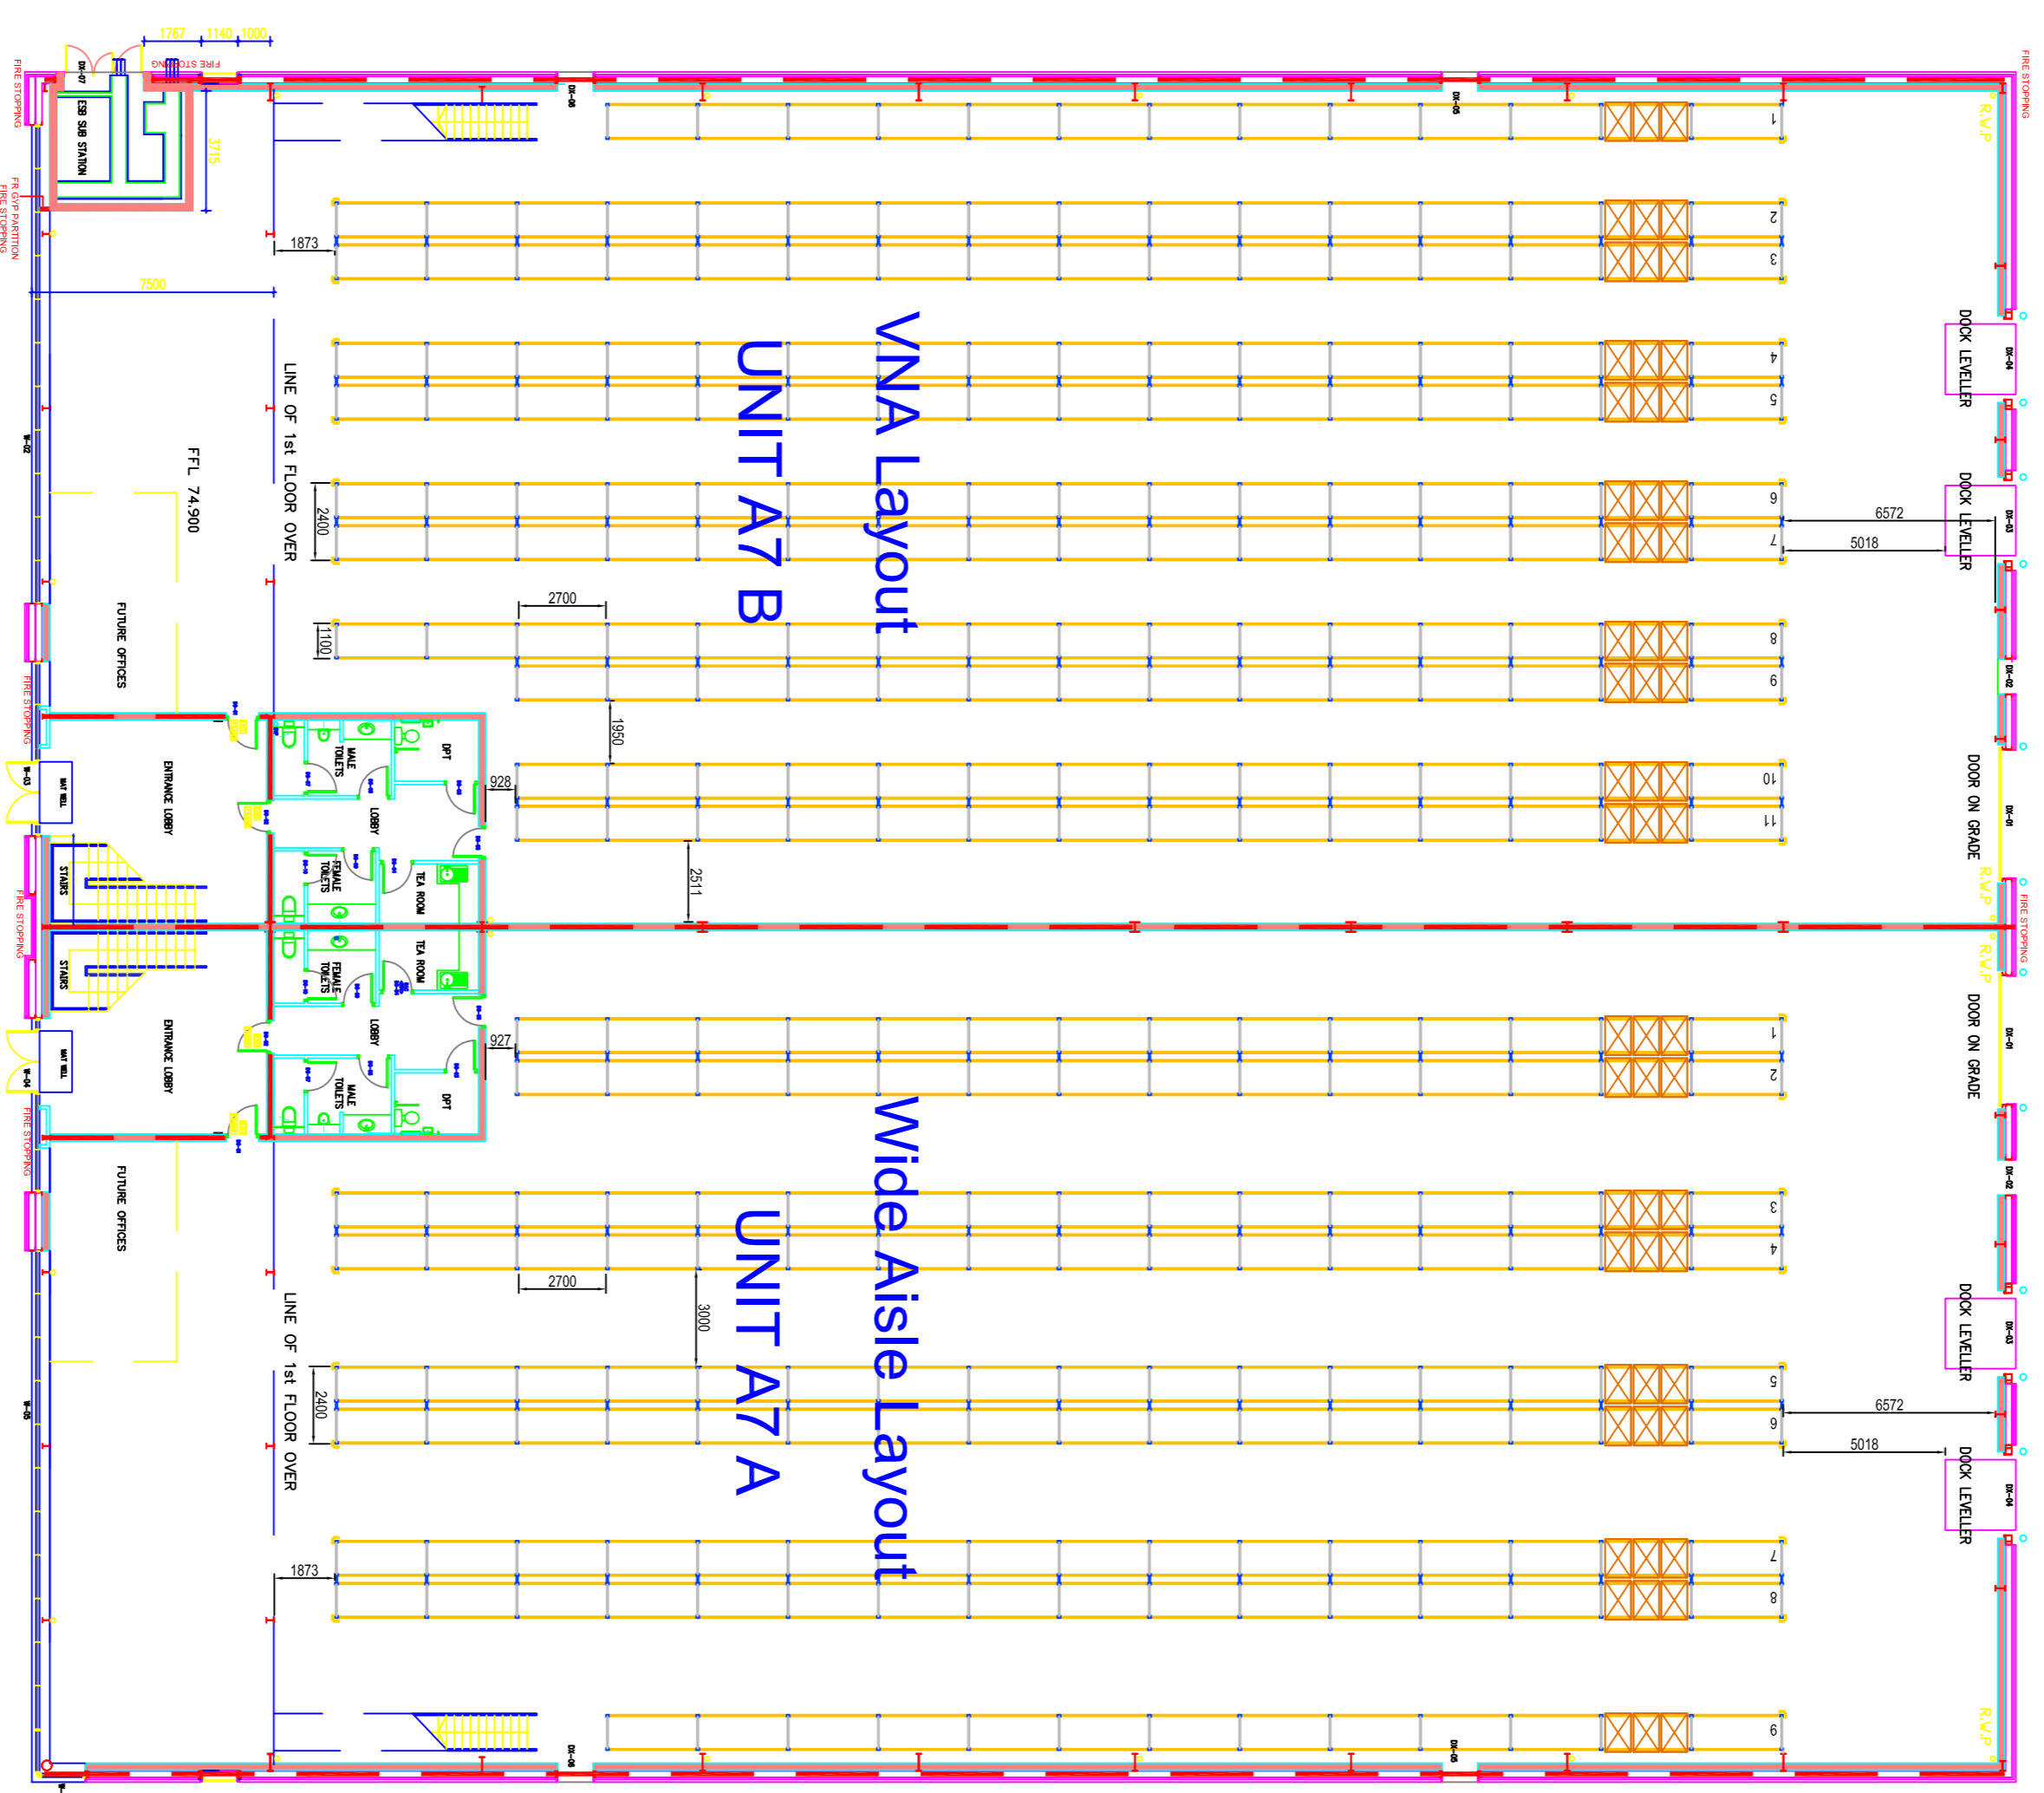

VNA Layout 2,505 Pallet Positions

Wide Aisle Layout 2,055 Pallet Positions

North City Business Park		Issue:
Rev 1		
Rohan Holdings		Scale:
Unit A7A / A7B		CAD
DUNGENIRICH		
Vertriebs-Discounter AG & Co. KG		
Am Scheidegg 35, 52077 Hertenberg		
State:	Revision:	Date:
Name:	Obj.:	From:
795145A		