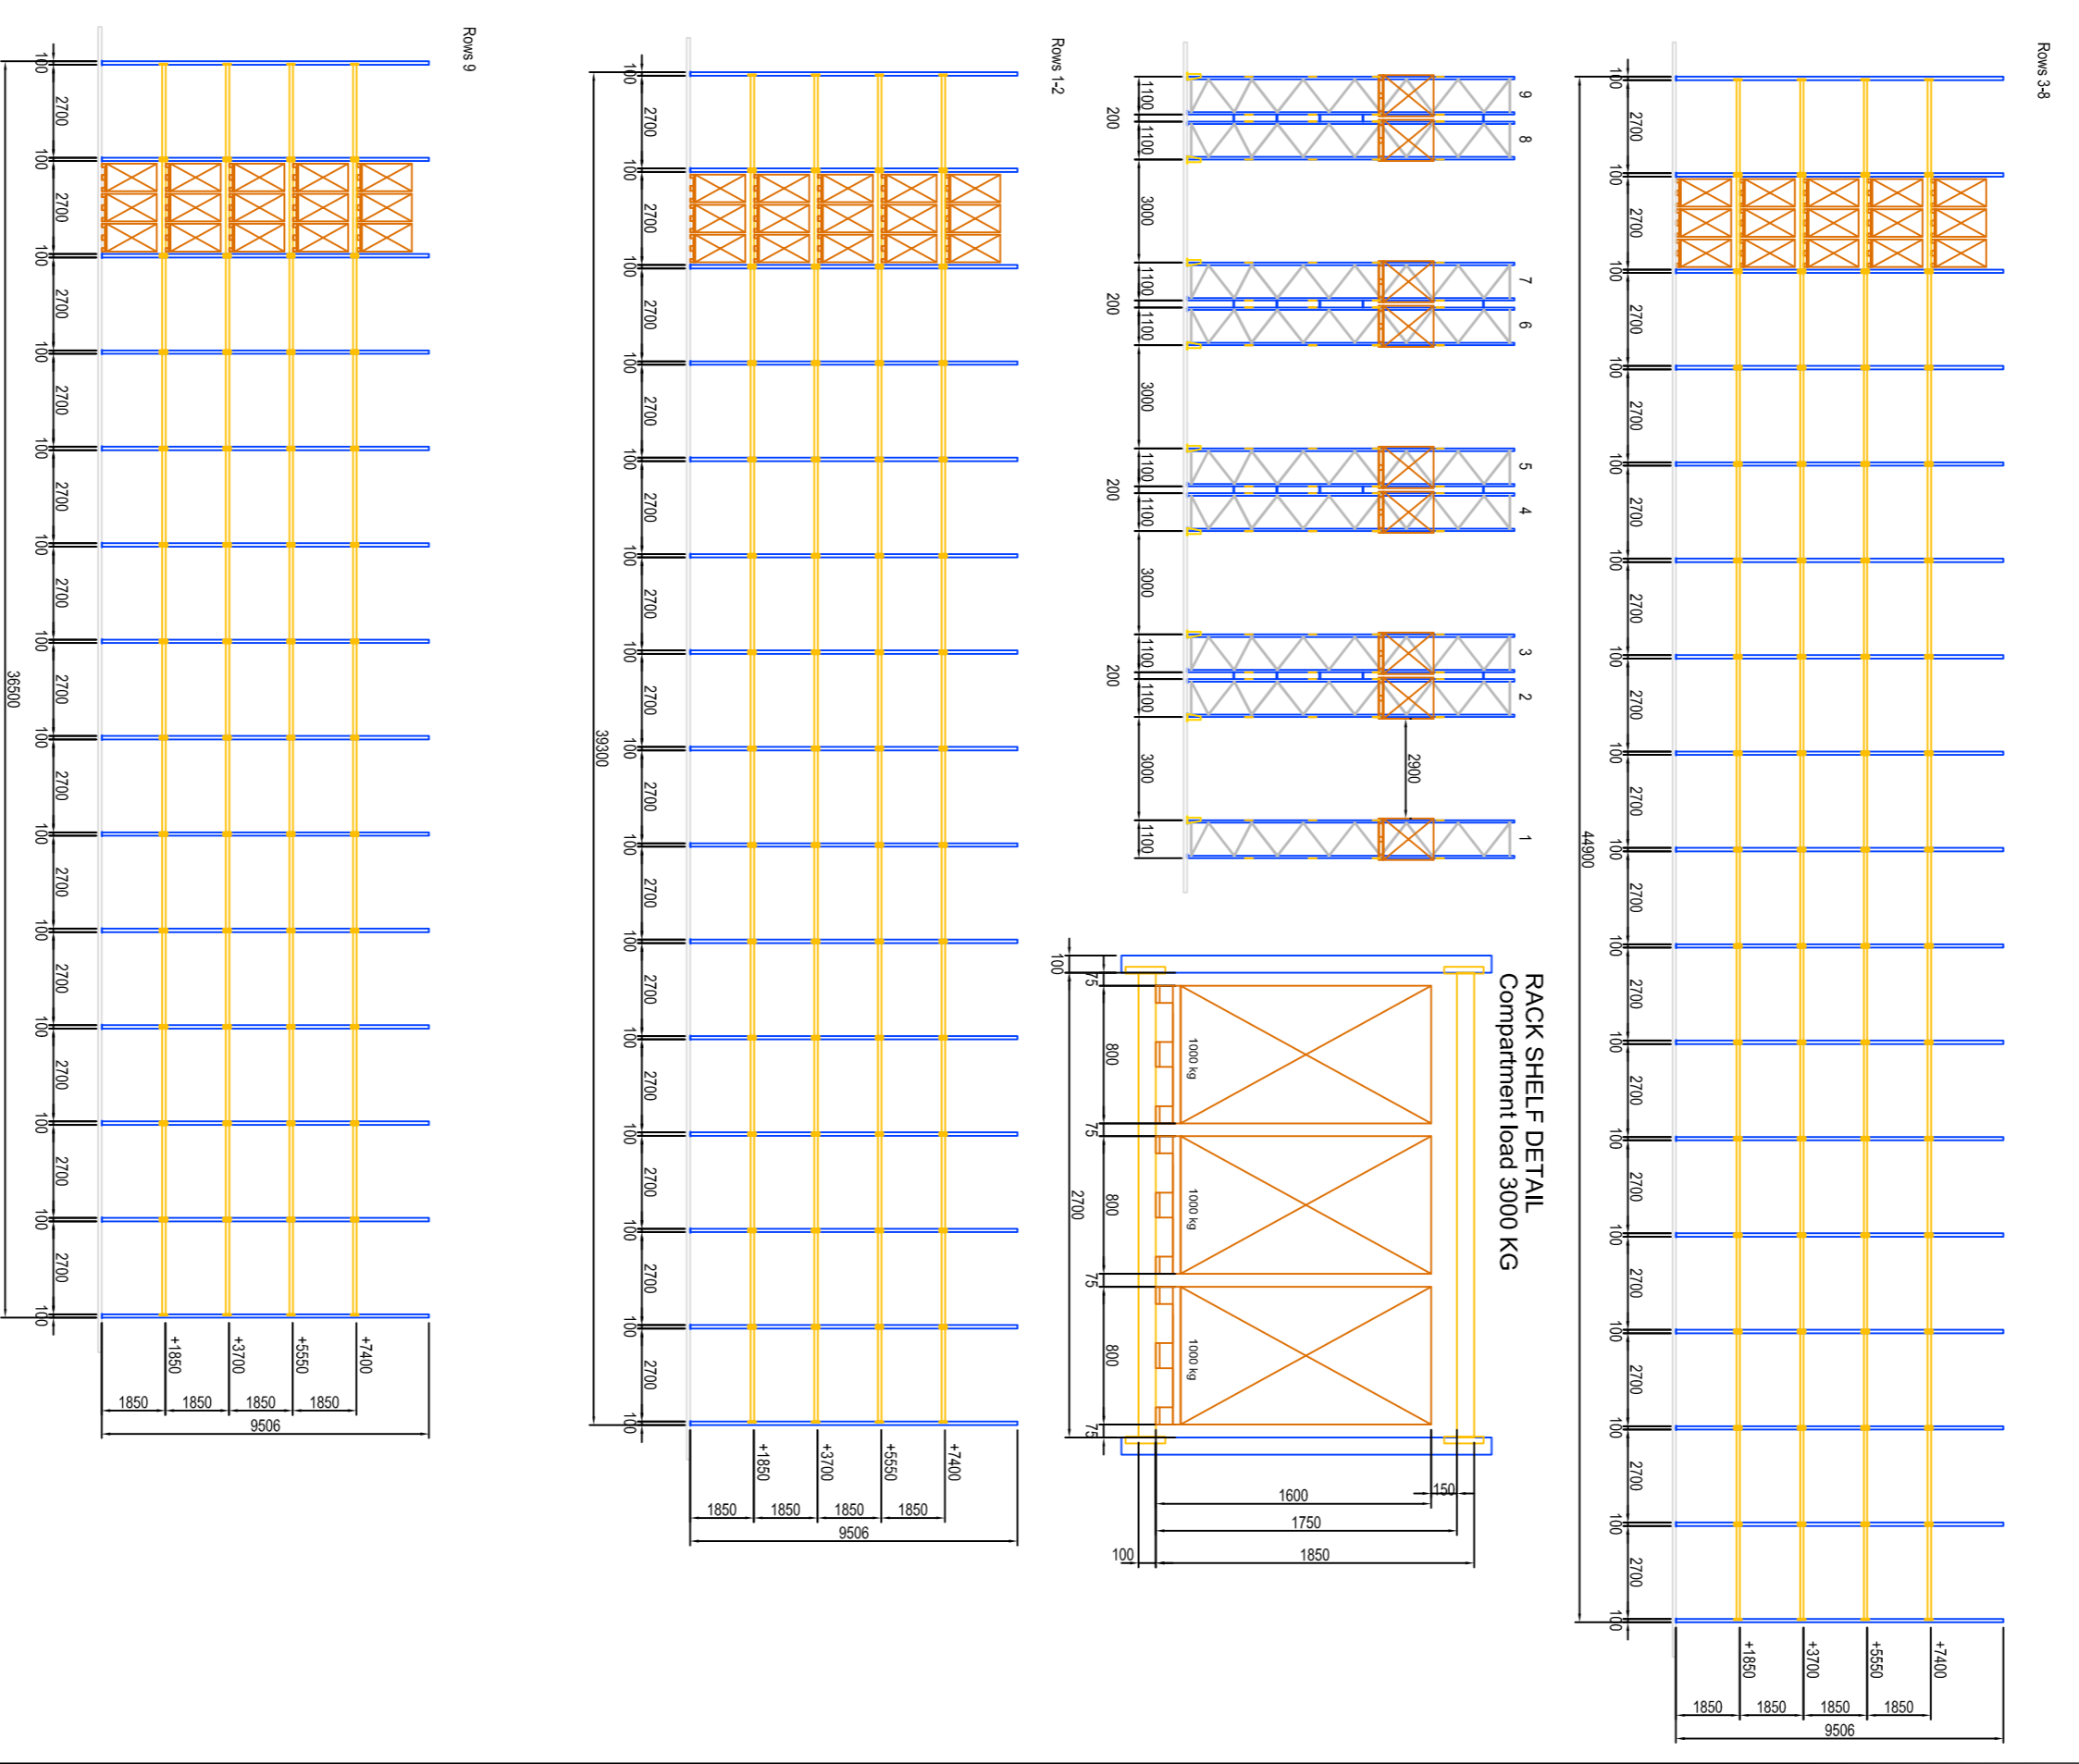

VNA Layout 2,505 Pallet Positions

Wide Aisle Layout 2,055 Pallet Positions

North City Business Park		Issue:
Rev 1		
Rohan Holdings		Scale:
Unit A7A / A7B		CAD
DUNGENIRICH		
Vertriebs-Discounter AG & Co. KG		
Am Scheidegg 35, 52077 Hertenberg		
State:	Revision:	Date:
Name:	Obj.:	From:
795145A		