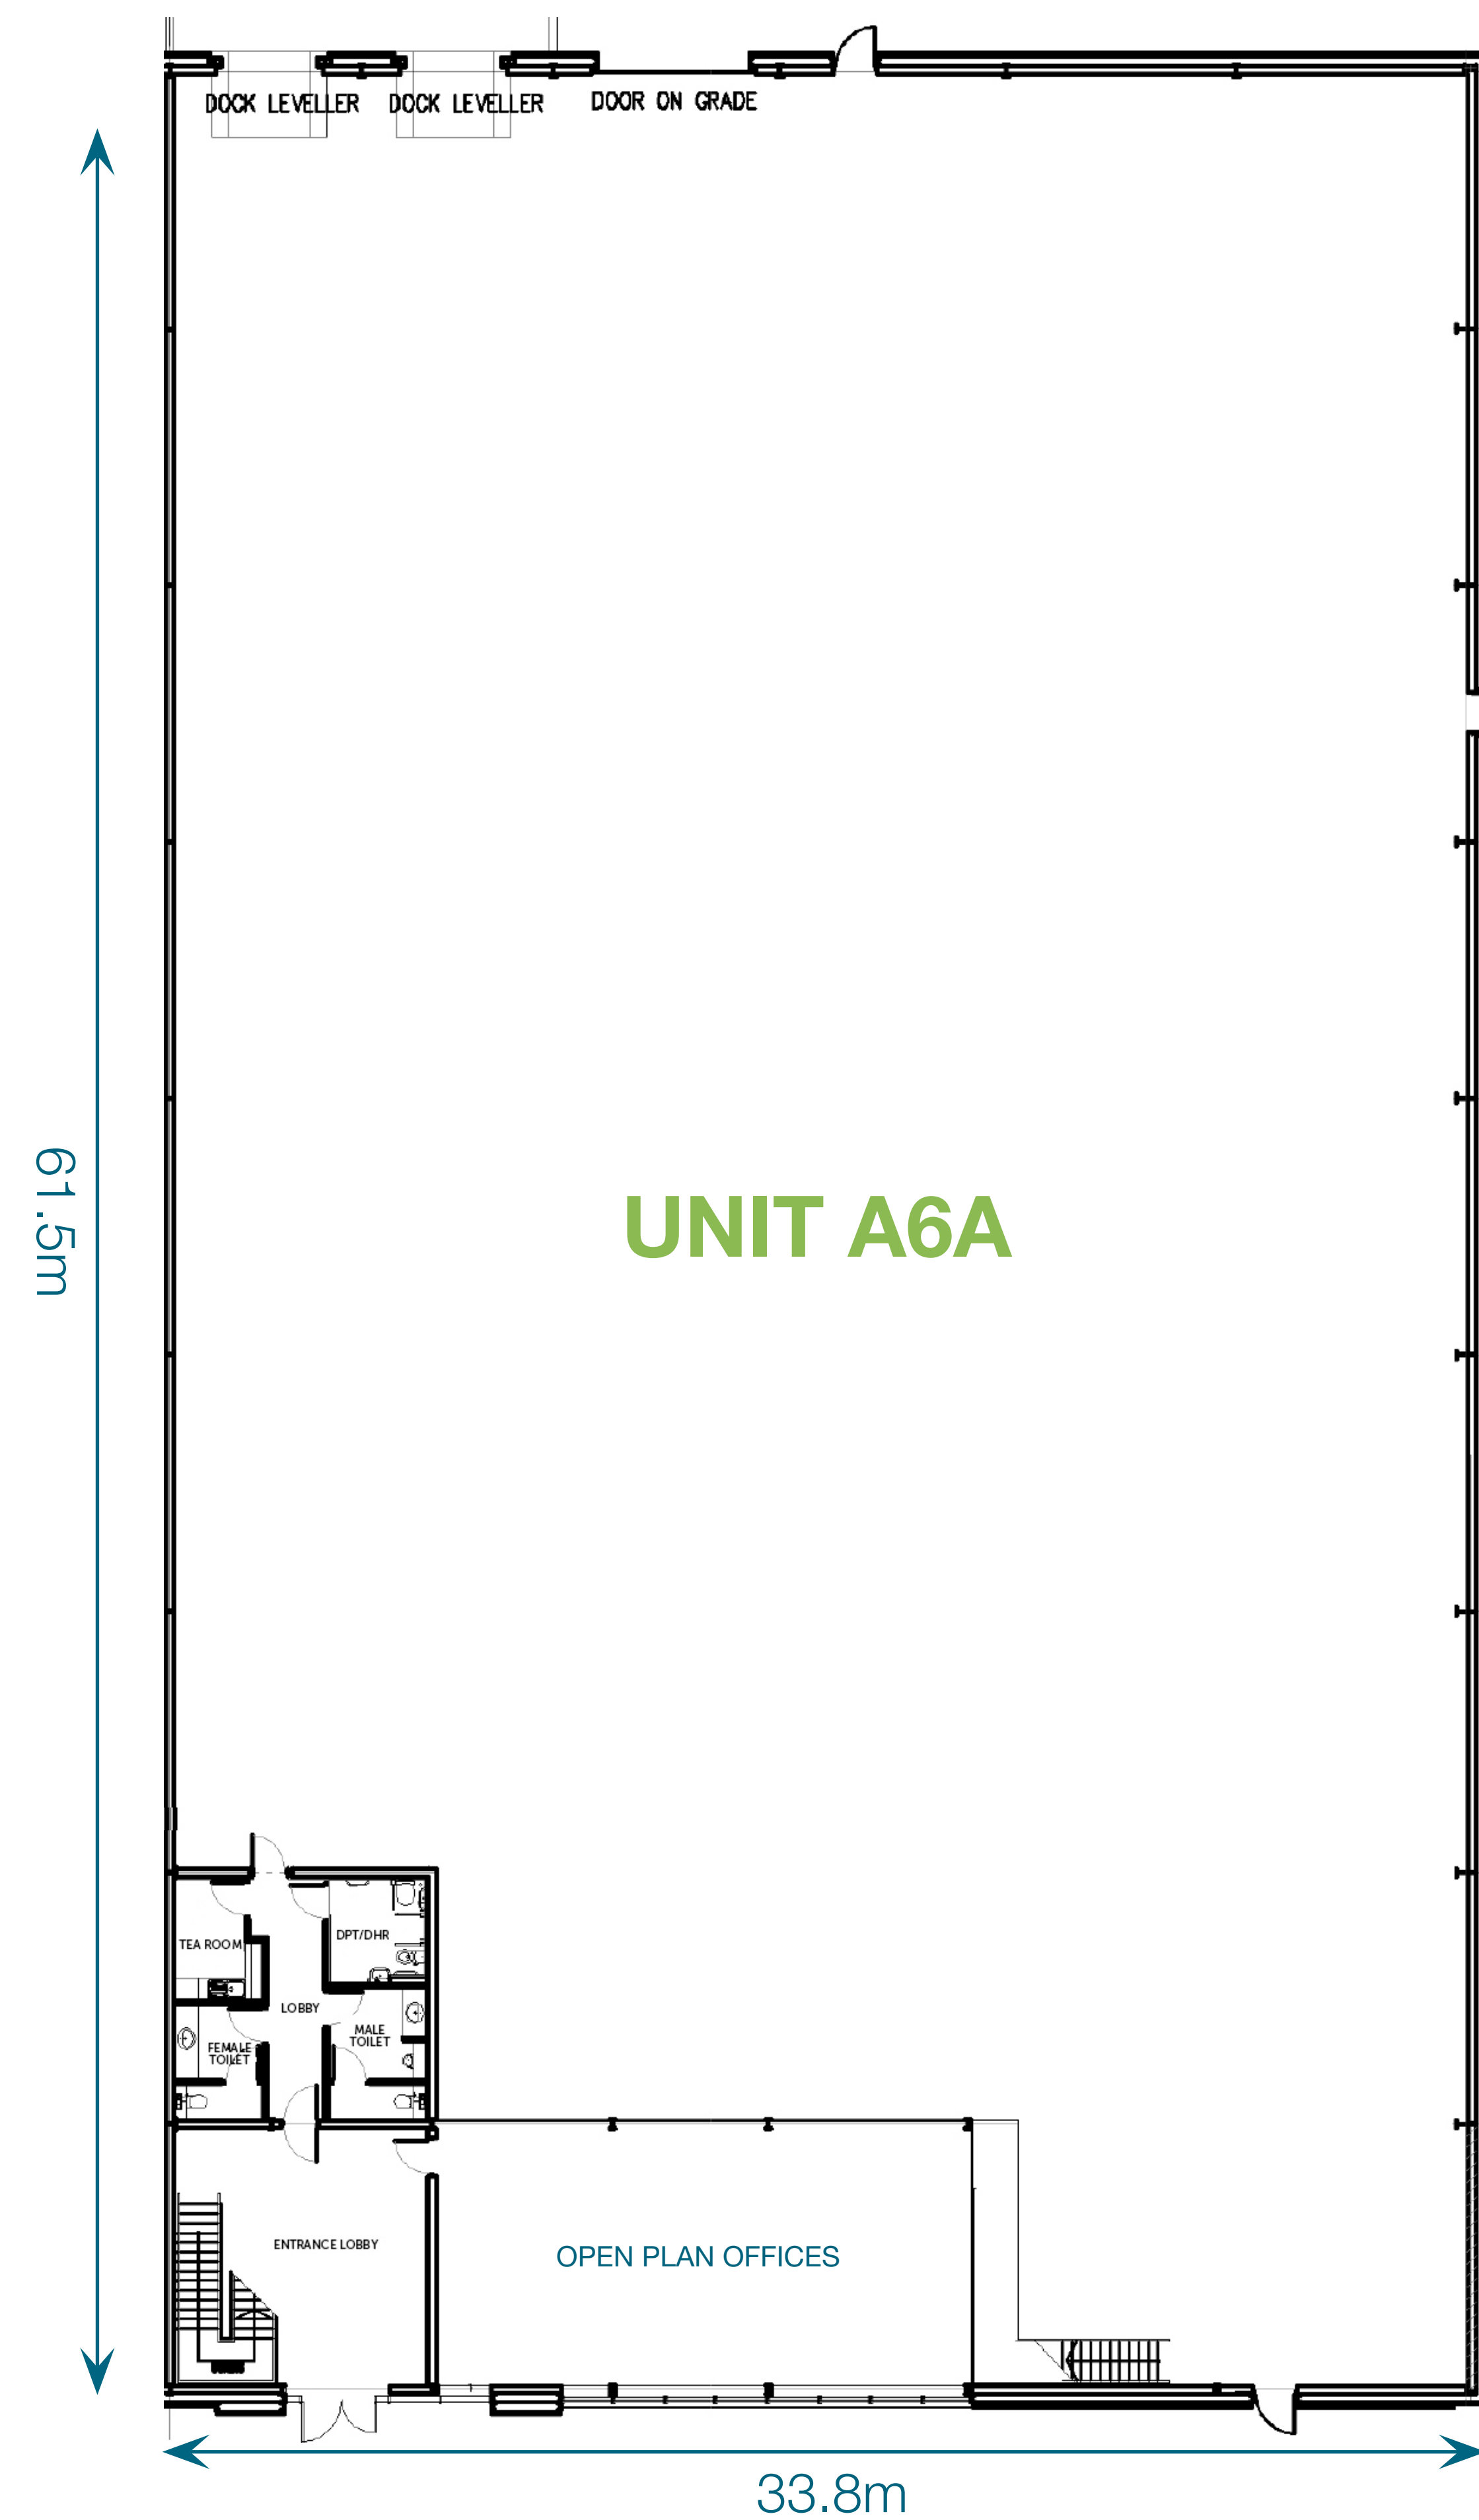

UNIT A6A

WAREHOUSE - GROUND FLOOR

ACCOMMODATION

APPROXIMATE GROSS EXTERNAL FLOOR AREAS

Cardinal House	Sq M	Sq Ft
Warehouse	2,066	22,242
Offices	256	2,756
Total	2,322	24,998

Site area of approx. 0.60 Hectares (1.48 Acres)

OFFICES - FIRST FLOOR

NOT TO SCALE - FOR IDENTIFICATION PURPOSES ONLY

A development by