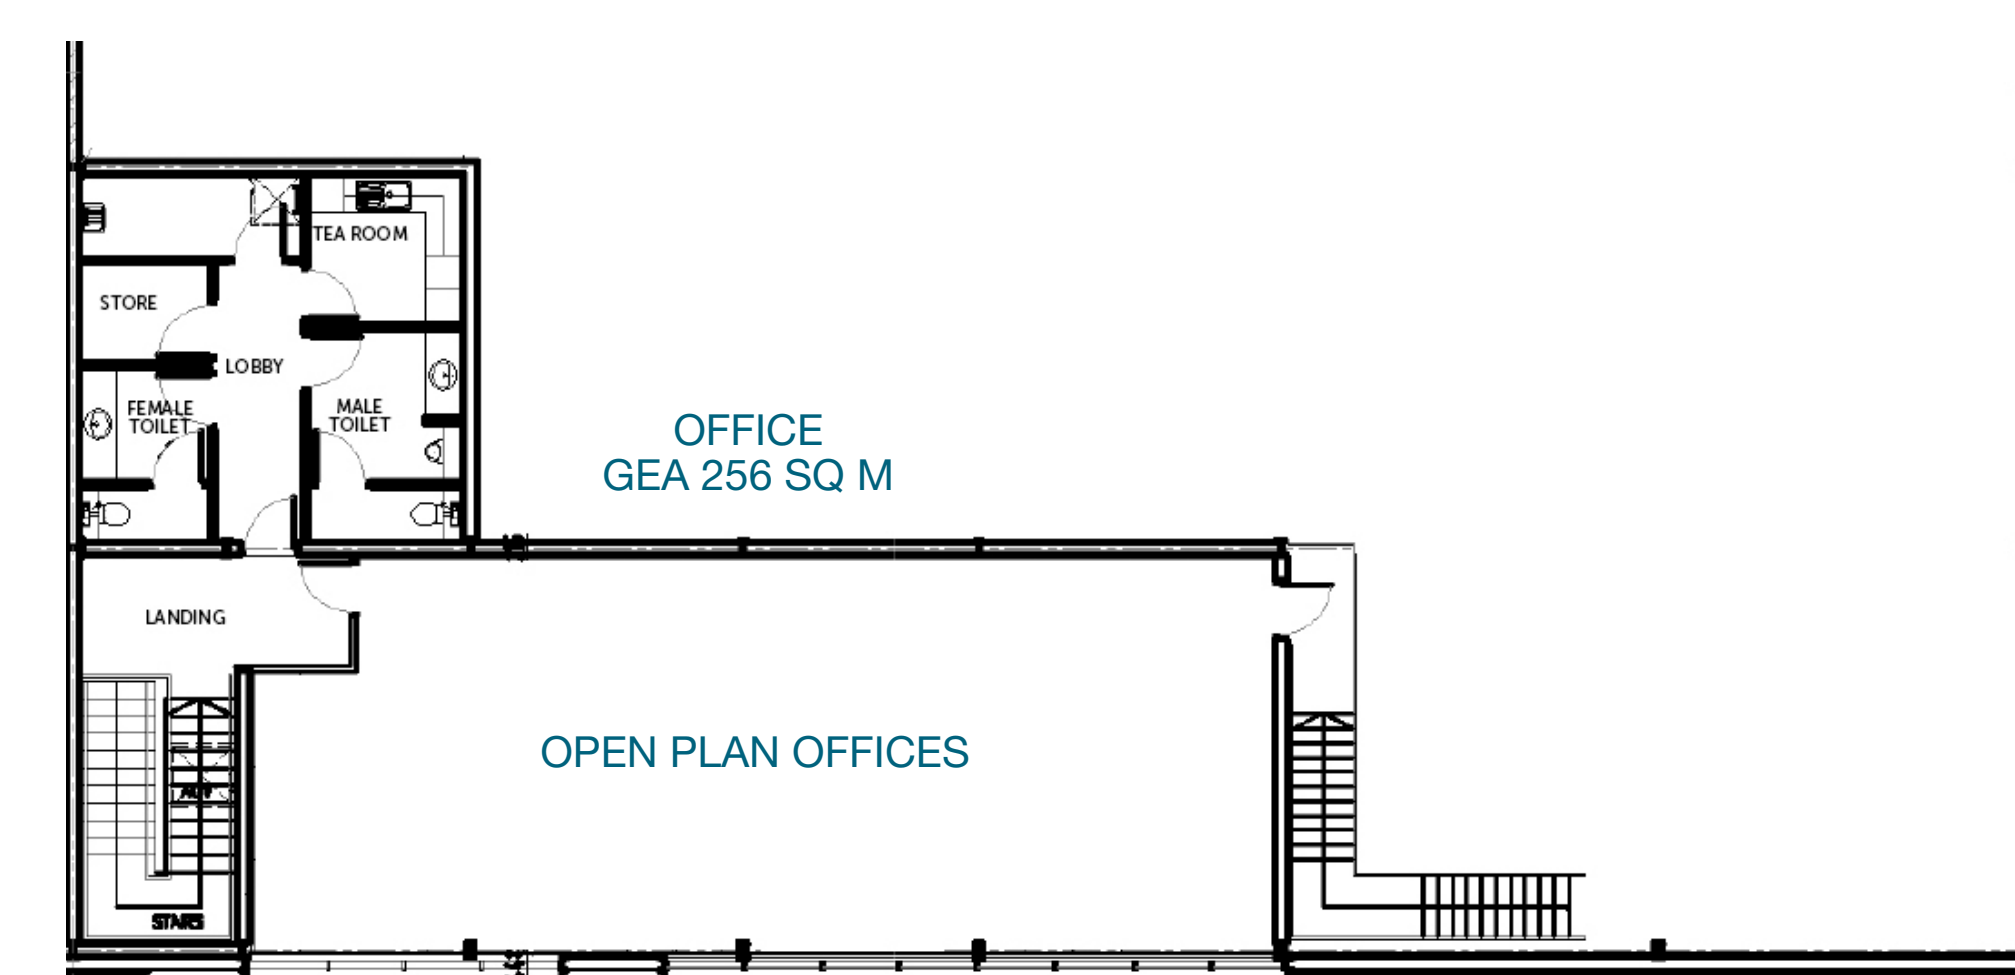

UNIT A6A

WAREHOUSE - GROUND FLOOR

ACCOMMODATION

APPROXIMATE GROSS EXTERNAL FLOOR AREAS

Cardinal House	Sq M	Sq Ft
Warehouse	2,066	22,242
Offices	256	2,756
Total	2,322	24,998

Site area of approx. 0.60 Hectares (1.48 Acres)

OFFICES - FIRST FLOOR

NOT TO SCALE - FOR IDENTIFICATION PURPOSES ONLY

A development by