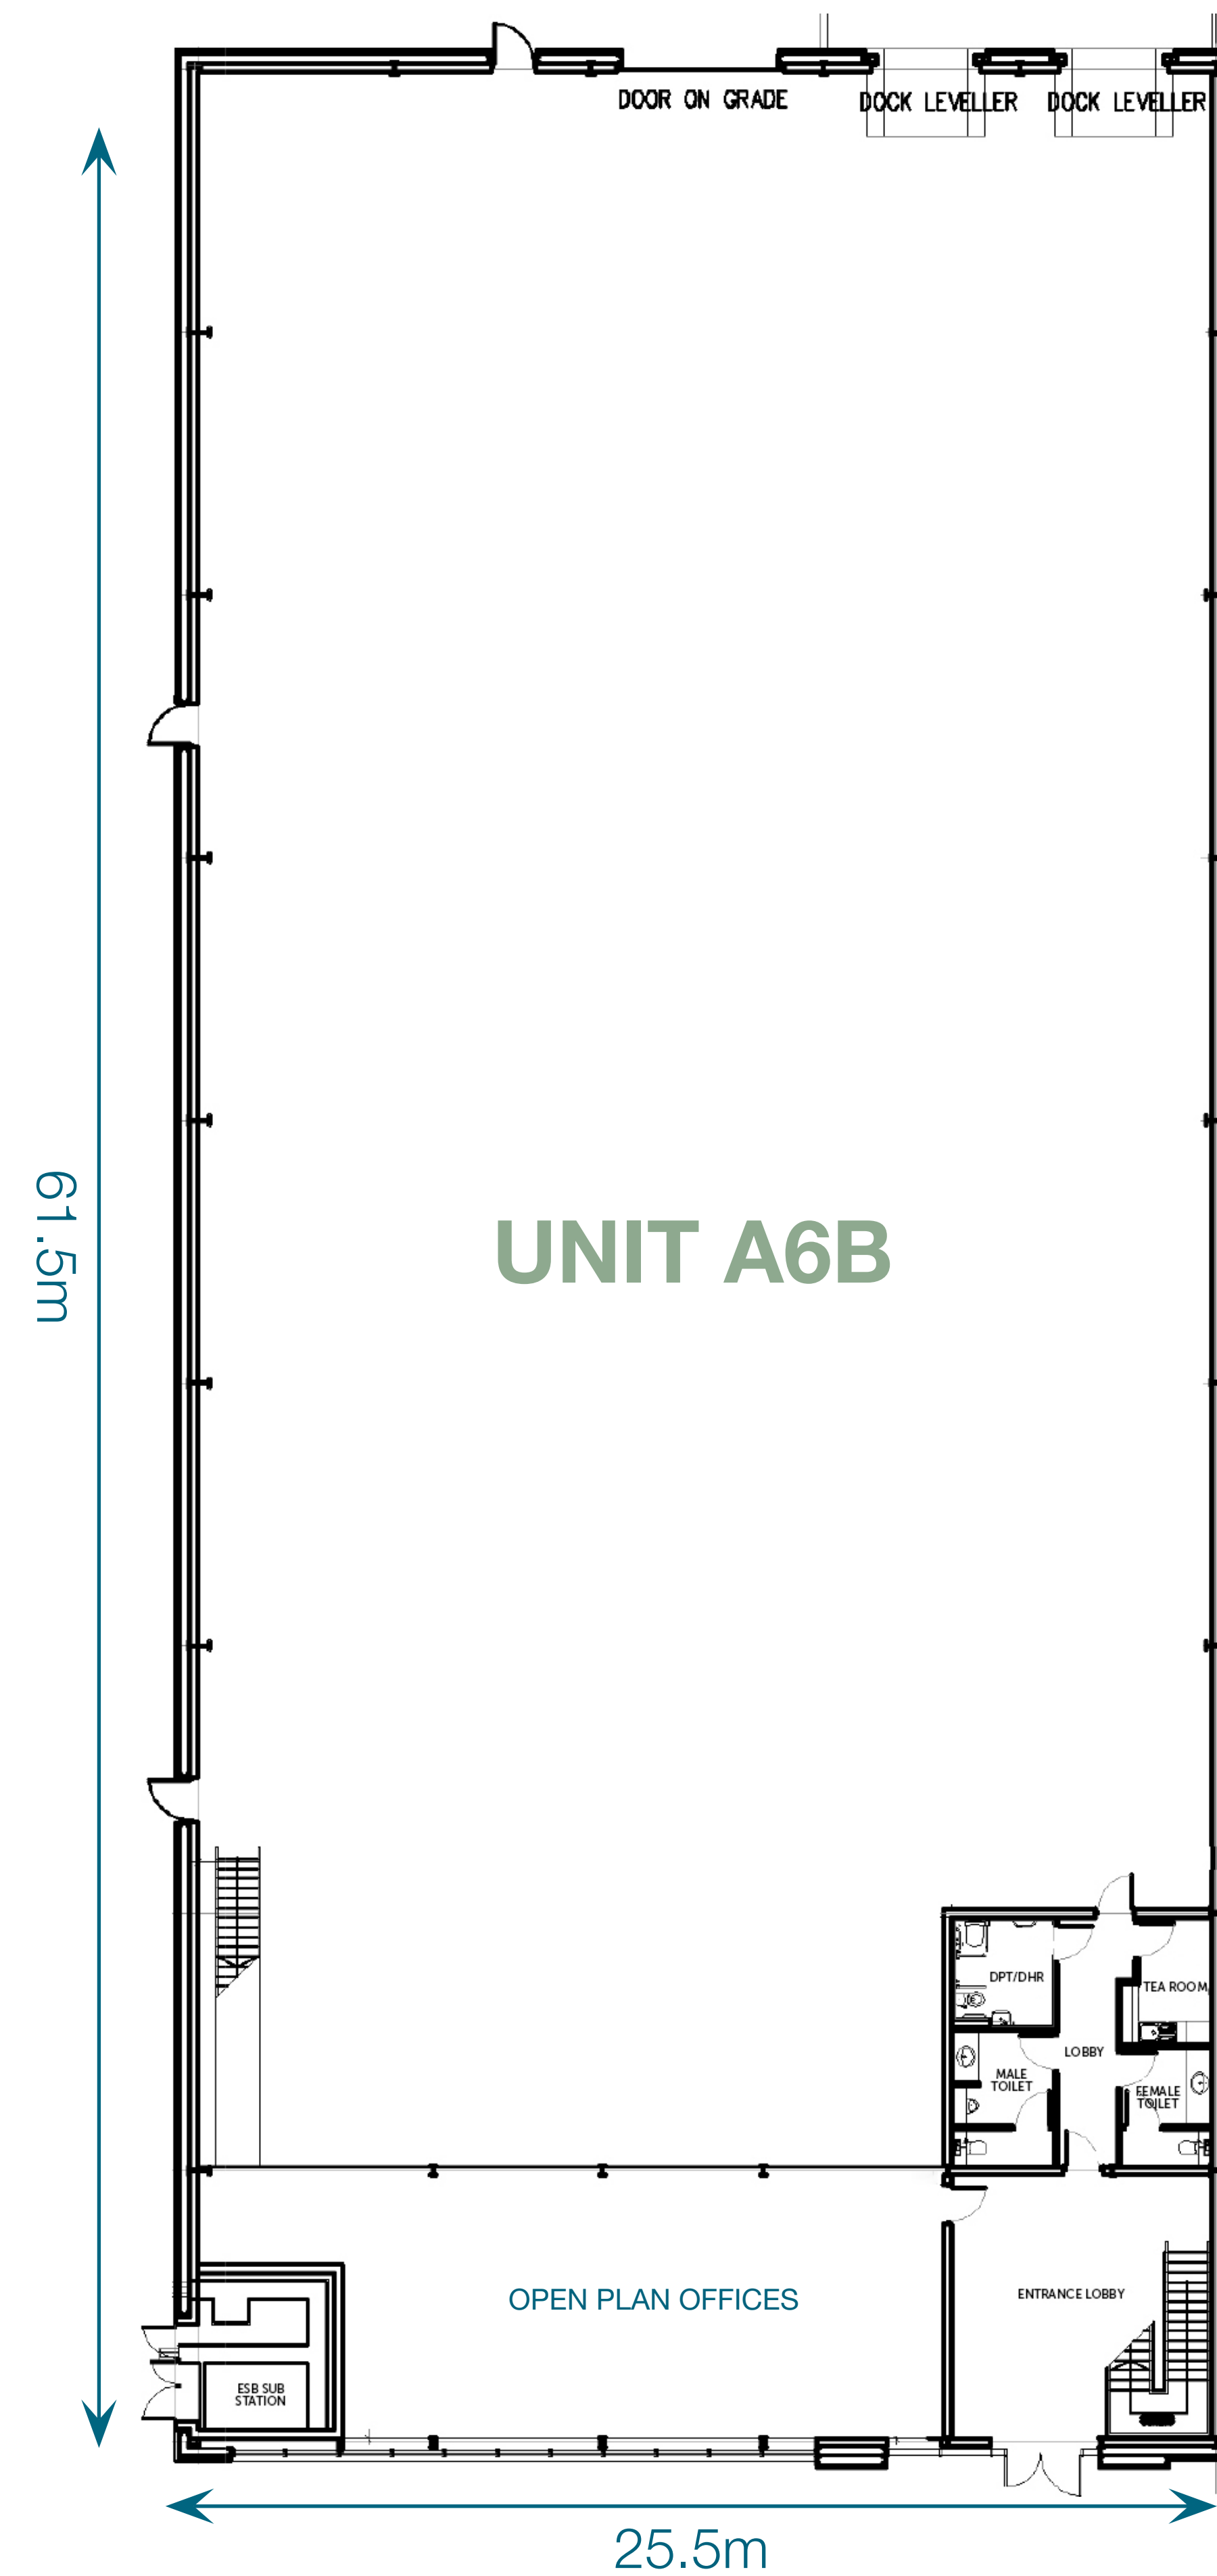

## WAREHOUSE - GROUND FLOOR

## ACCOMMODATION

### APPROXIMATE GROSS EXTERNAL FLOOR AREAS

Cardinal House	Sq M	Sq Ft
Warehouse	1,560	16,794
Offices	298	3,204
<b>Total</b>	<b>1,858</b>	<b>19,998</b>

Site area of approx. 0.42 Hectares (1.05 Acres)