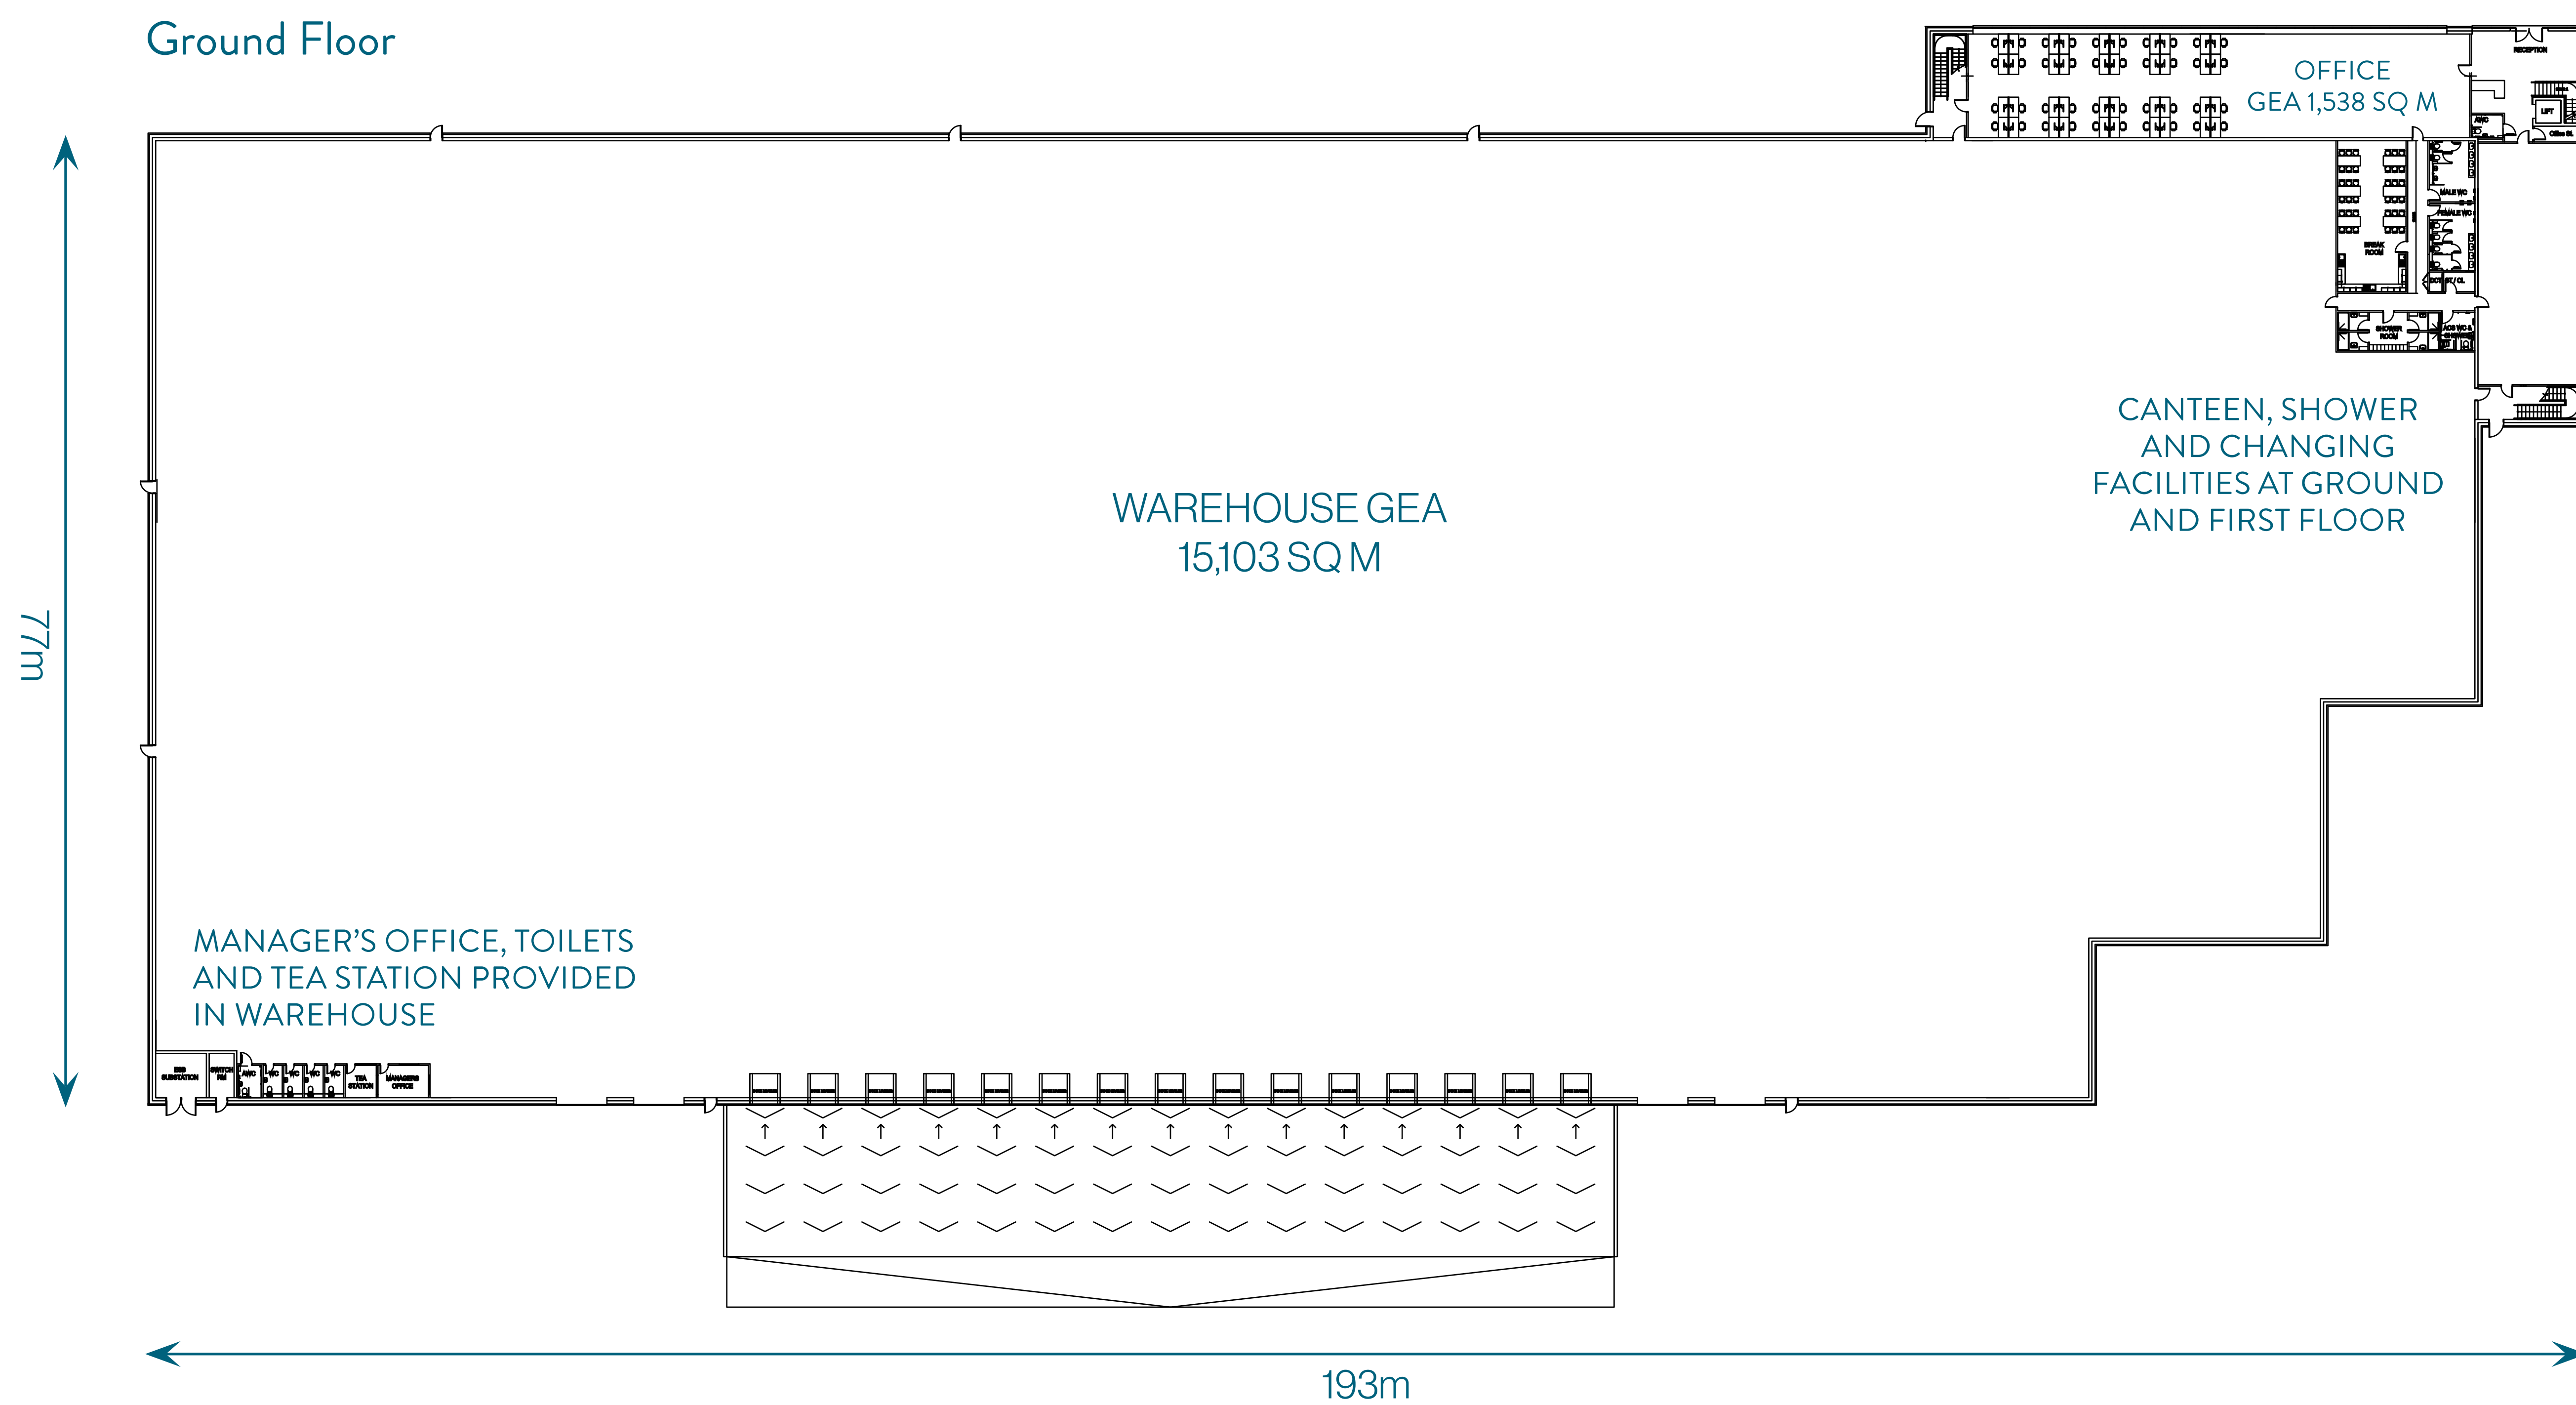

ACCOMMODATION

APPROXIMATE GROSS EXTERNAL FLOOR AREAS

Unit 4	Sq M	Sq Ft
Warehouse	13,565	146,012
Offices	1,538	16,555
Total	15,103	162,567

Site area of approx. 3.5 Hectares (8.61 acres)

OFFICES

1st Floor

NOT TO SCALE - FOR IDENTIFICATION PURPOSES ONLY

PSRA 001848

A development by

www.rohanholdings.ie

UNIT 4

East Elevation

South Elevation

West Elevation

North Elevation