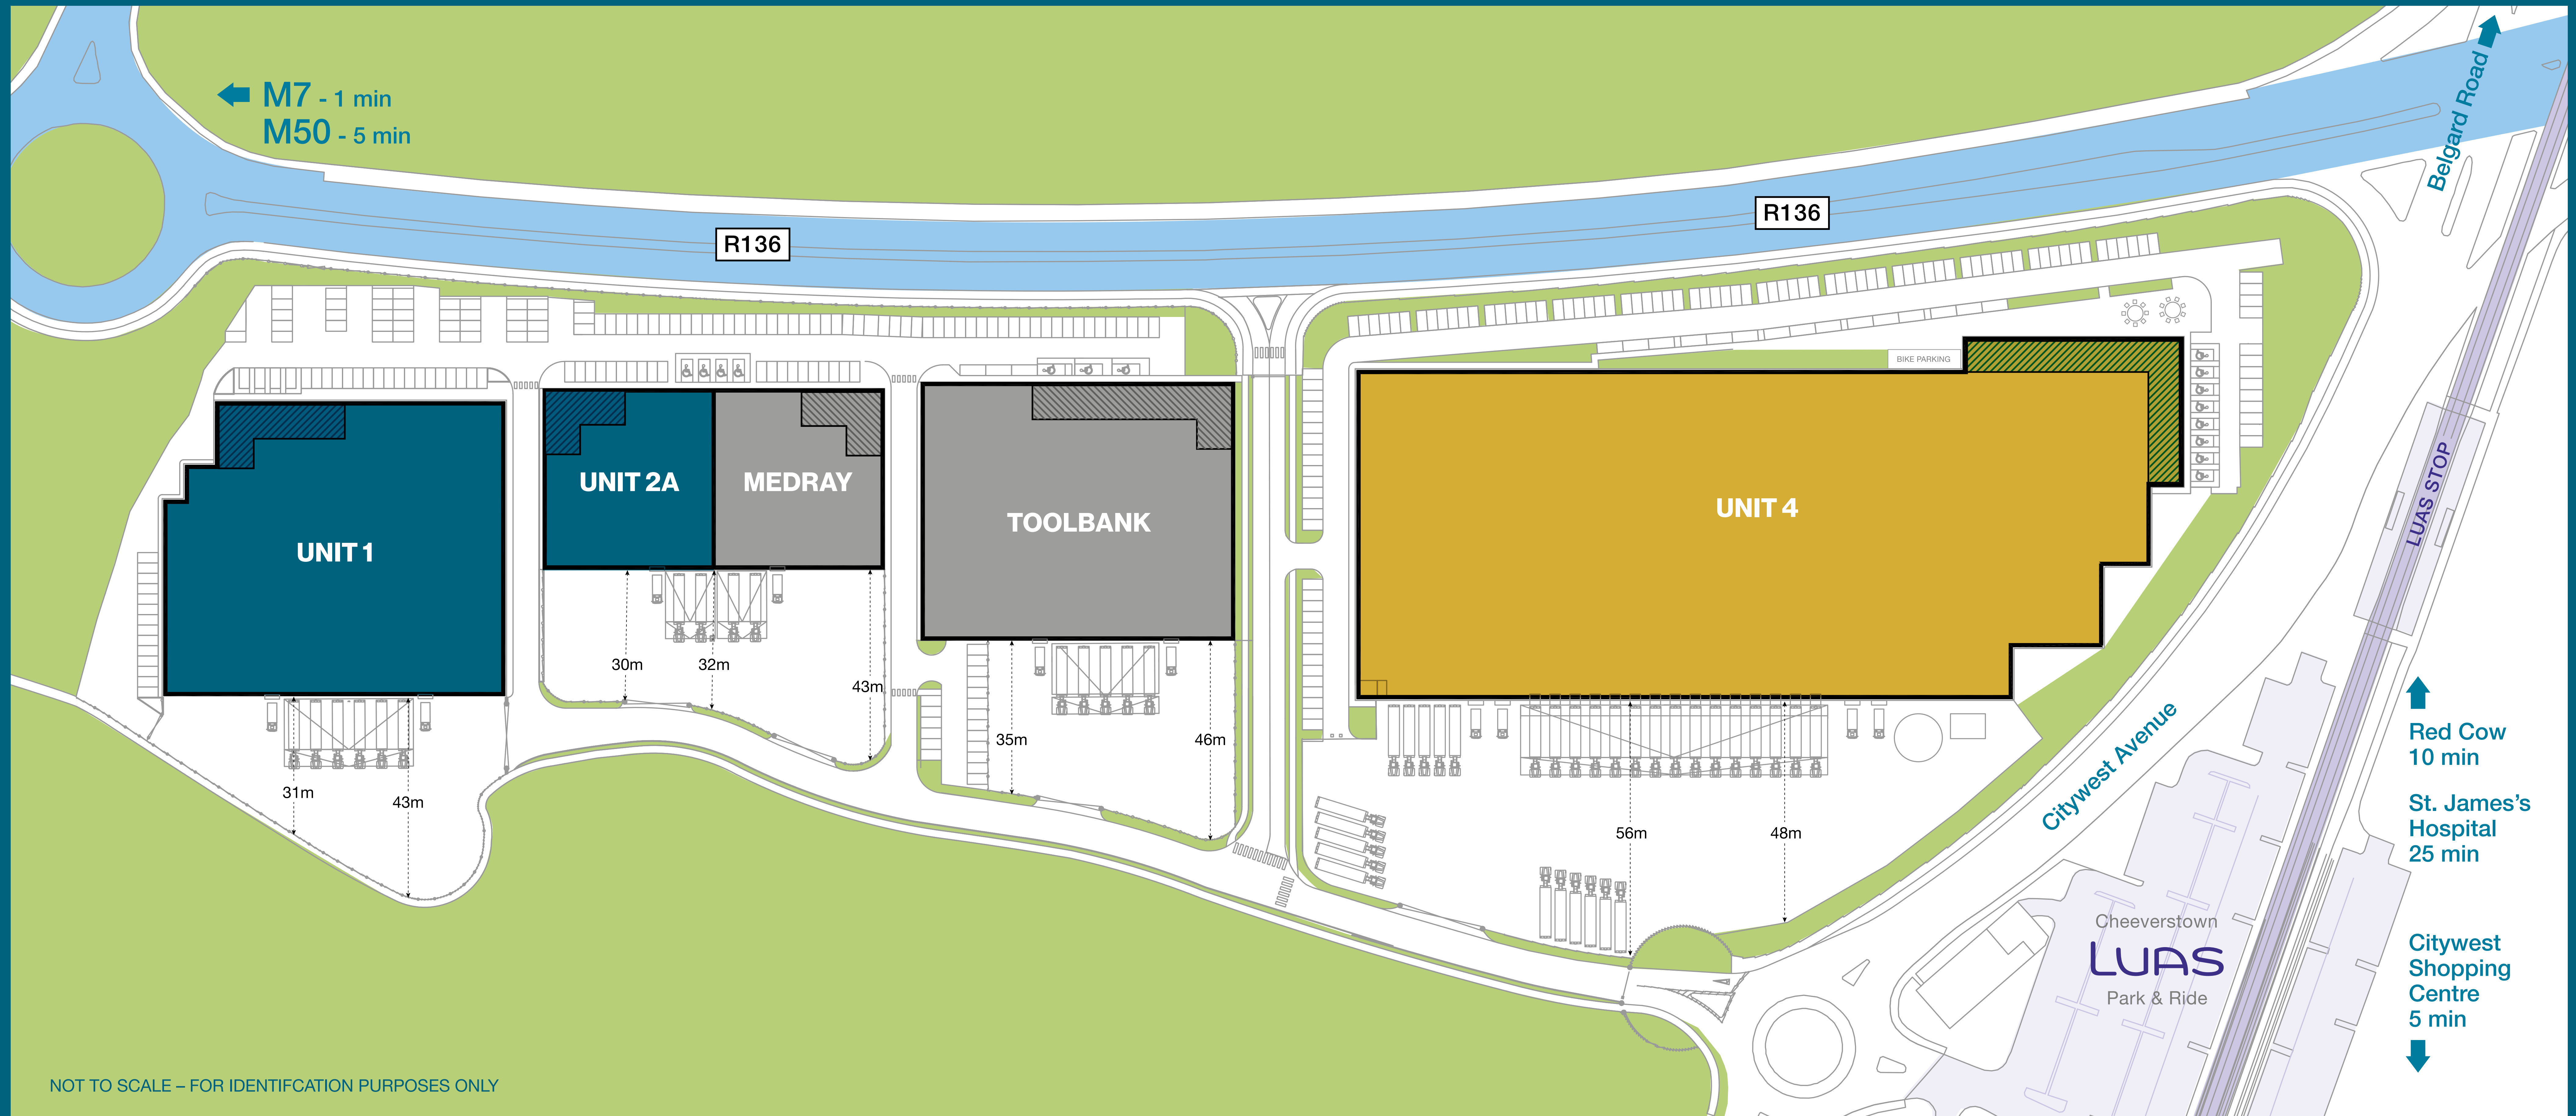

UNIT 4

8112

PSRA 001848

**SOUTH WEST
BUSINESS PARK**

A development by

www.rohanholdings.ie

UNIT 4

WAREHOUSE

ACCOMMODATION

APPROXIMATE GROSS EXTERNAL FLOOR AREAS

Unit 4	Sq M	Sq Ft
Warehouse	13,565	146,012
Offices	1,538	16,555
Total	15,103	162,567

Site area of approx. 3.5 Hectares (8.61 acres)

OFFICES

1st Floor

NOT TO SCALE - FOR IDENTIFICATION PURPOSES ONLY

PSRA 001848

A development by

www.rohanholdings.ie

UNIT 4

East Elevation

South Elevation

West Elevation

North Elevation